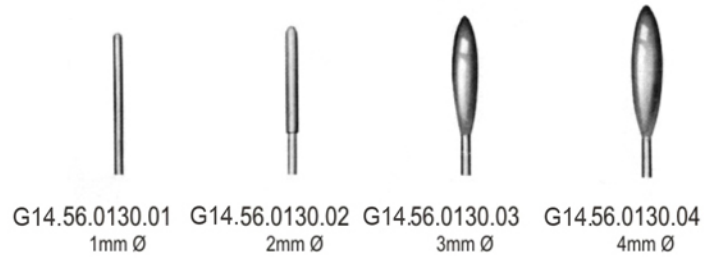

GALL BLADDER

BAKES

G14.56.0130.00 set / 13
G14.56.0132.00 set / 9 (3-11)

56.0132.00

56-007

www.g14surgical.com