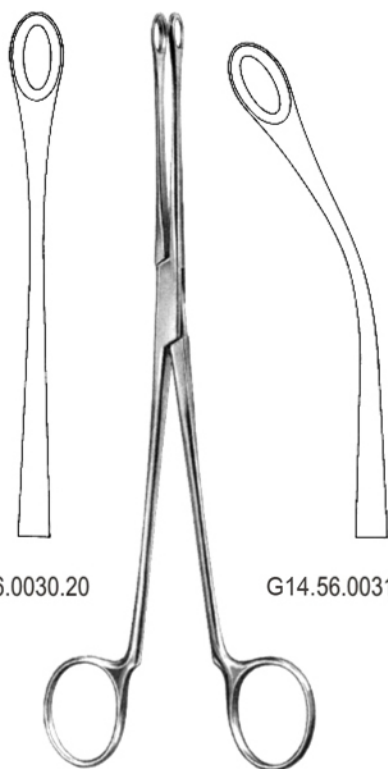

# GALL BLADDER

3  
 G14.56.0010.03  
 22.0cm

4  
 G14.56.0010.04  
 22.0cm

5  
 G14.56.0010.05  
 19.0cm

6  
 G14.56.0010.06  
 19.0cm

56.0010.06

**56-001**

[www.g14surgical.com](http://www.g14surgical.com)

## GALL BLADDER

**TURNER-WARWICK**  
G14.56.0020.18 18.0cm

**TURNER-WARWICK**  
G14.56.0022.19 19.0cm

G14.56.0030.20

G14.56.0031.20

**BLAKE**  
20.0cm

**MAYO-BLAKE**  
G14.56.0040.20 20.0cm

**MAYO-BLAKE**  
G14.56.0041.20 20.0cm

56.0041.20

**56-002**

[www.g14surgicals.com](http://www.g14surgicals.com)

GALL BLADDER

56.0080.26

56-003

www.g14surgical.com

56