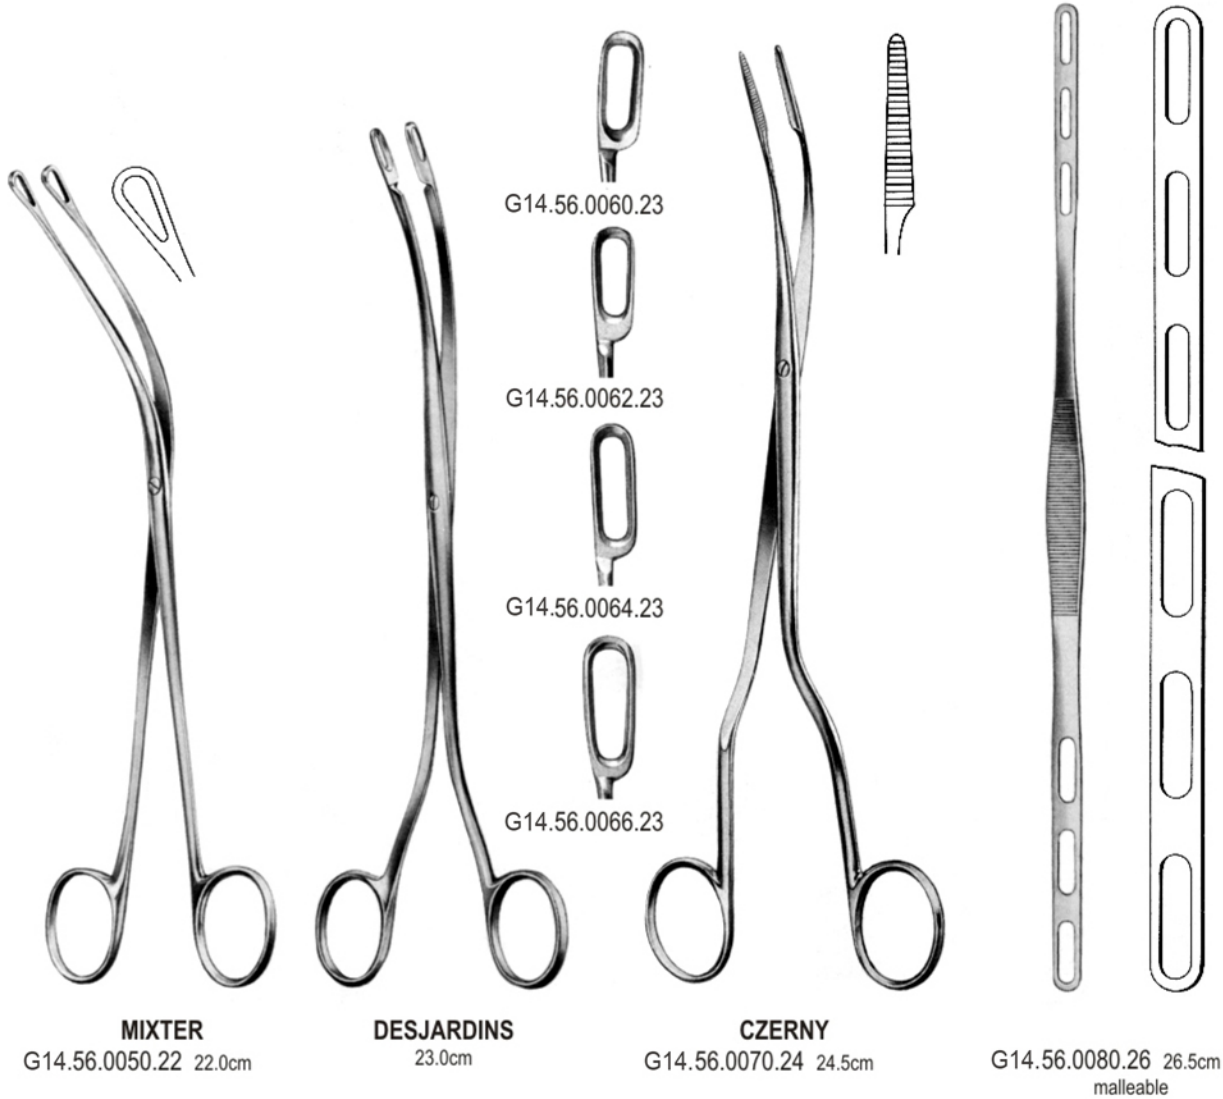

3  
 G14.56.0010.03  
 22.0cm

4  
 G14.56.0010.04  
 22.0cm

5  
 G14.56.0010.05  
 19.0cm

6  
 G14.56.0010.06  
 19.0cm

56.0010.06

**56-001**

[www.g14surgical.com](http://www.g14surgical.com)

## GALL BLADDER

**TURNER-WARWICK**  
G14.56.0020.18 18.0cm

**TURNER-WARWICK**  
G14.56.0022.19 19.0cm

G14.56.0030.20

G14.56.0031.20

**BLAKE**  
20.0cm

**MAYO-BLAKE**  
G14.56.0040.20 20.0cm

**MAYO-BLAKE**  
G14.56.0041.20 20.0cm

56.0041.20

**56-002**

[www.g14surgicals.com](http://www.g14surgicals.com)

GALL BLADDER

56.0080.26

56-003

www.g14surgical.com

56