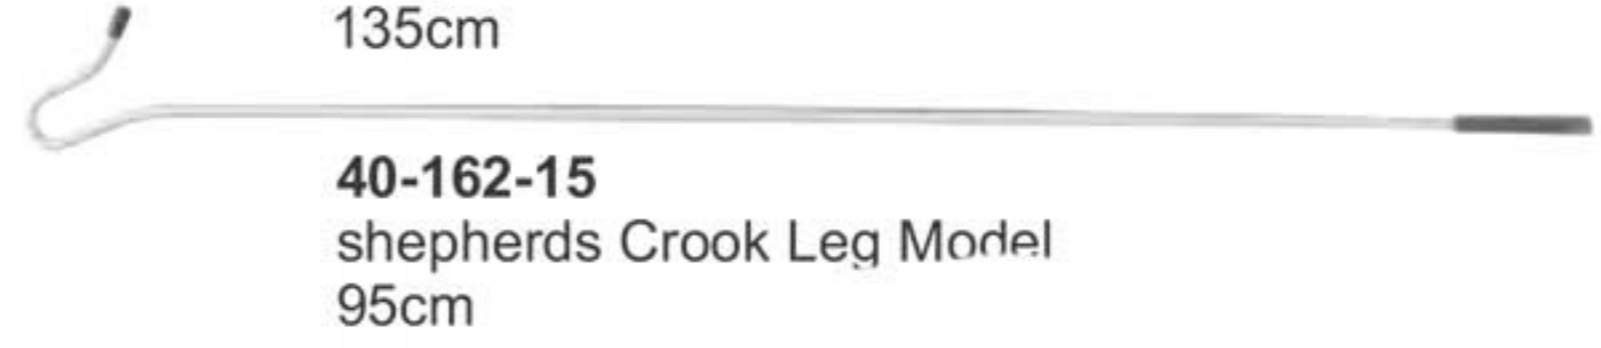

F
a
s
t

E
f
f
i
c
i
e
n
t

T
r
u
s
t
e
d