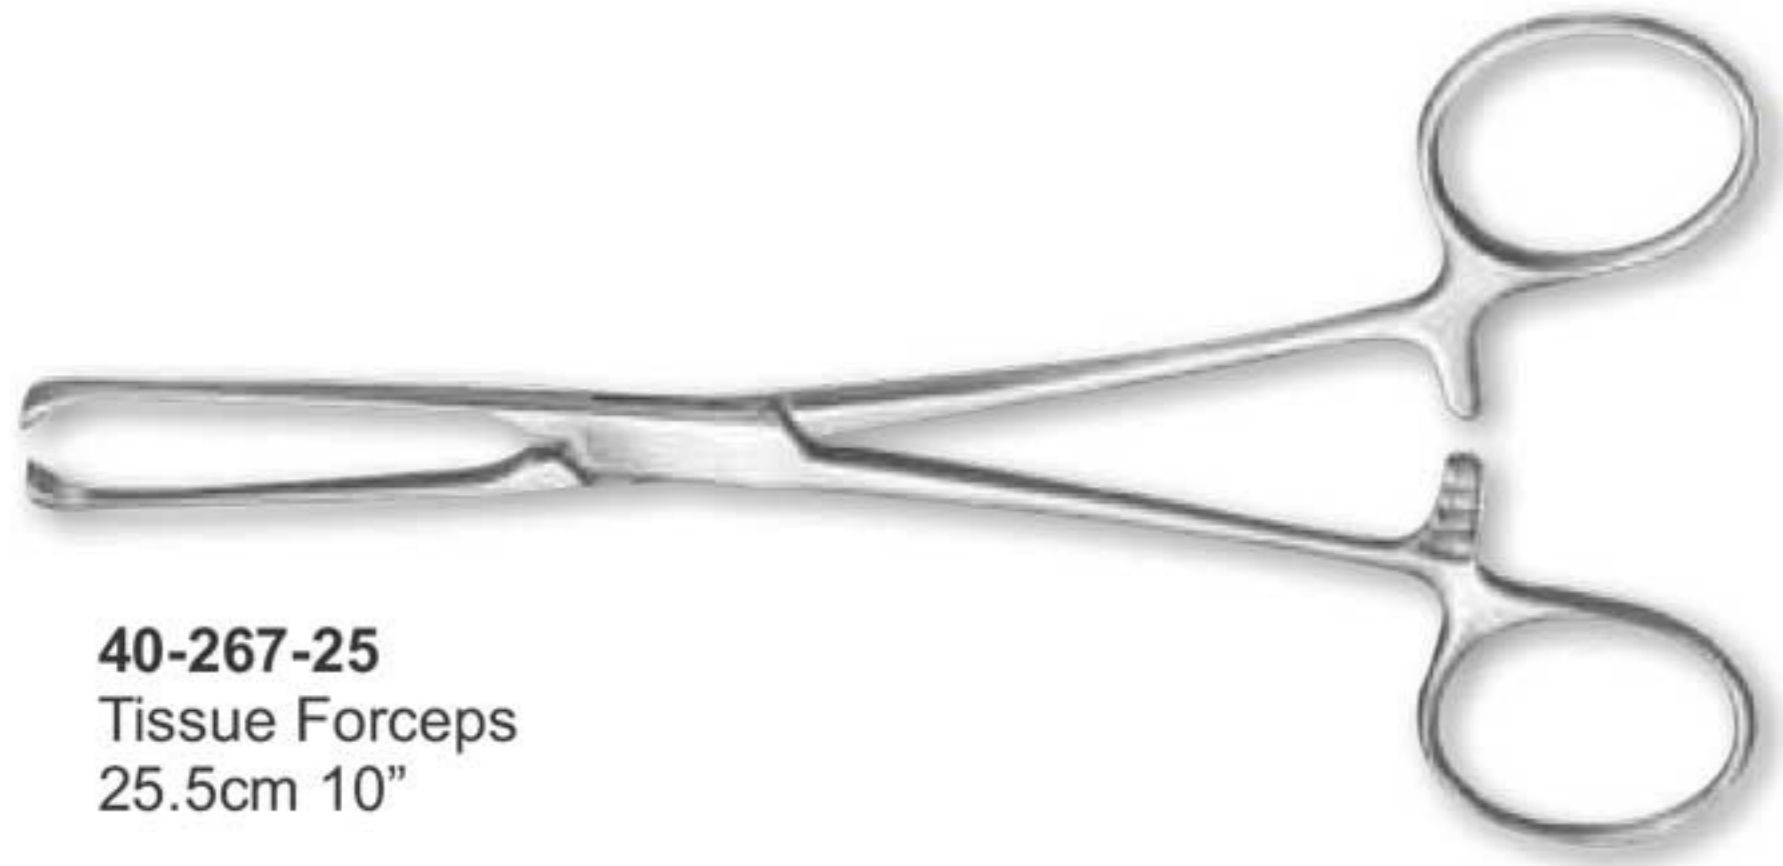

F
a
s
t

E
f
f
i
c
i
e
n
t

T
r
u
s
t
e
d

40-267-25
Tissue Forceps
25.5cm 10"

40-272-25
Jones
5.5cm

40-268-25
Babcock Haemostatic Forceps
20.5cm 8"

40-273-25
Scalpel
3

40-274-25
Scalpel
4