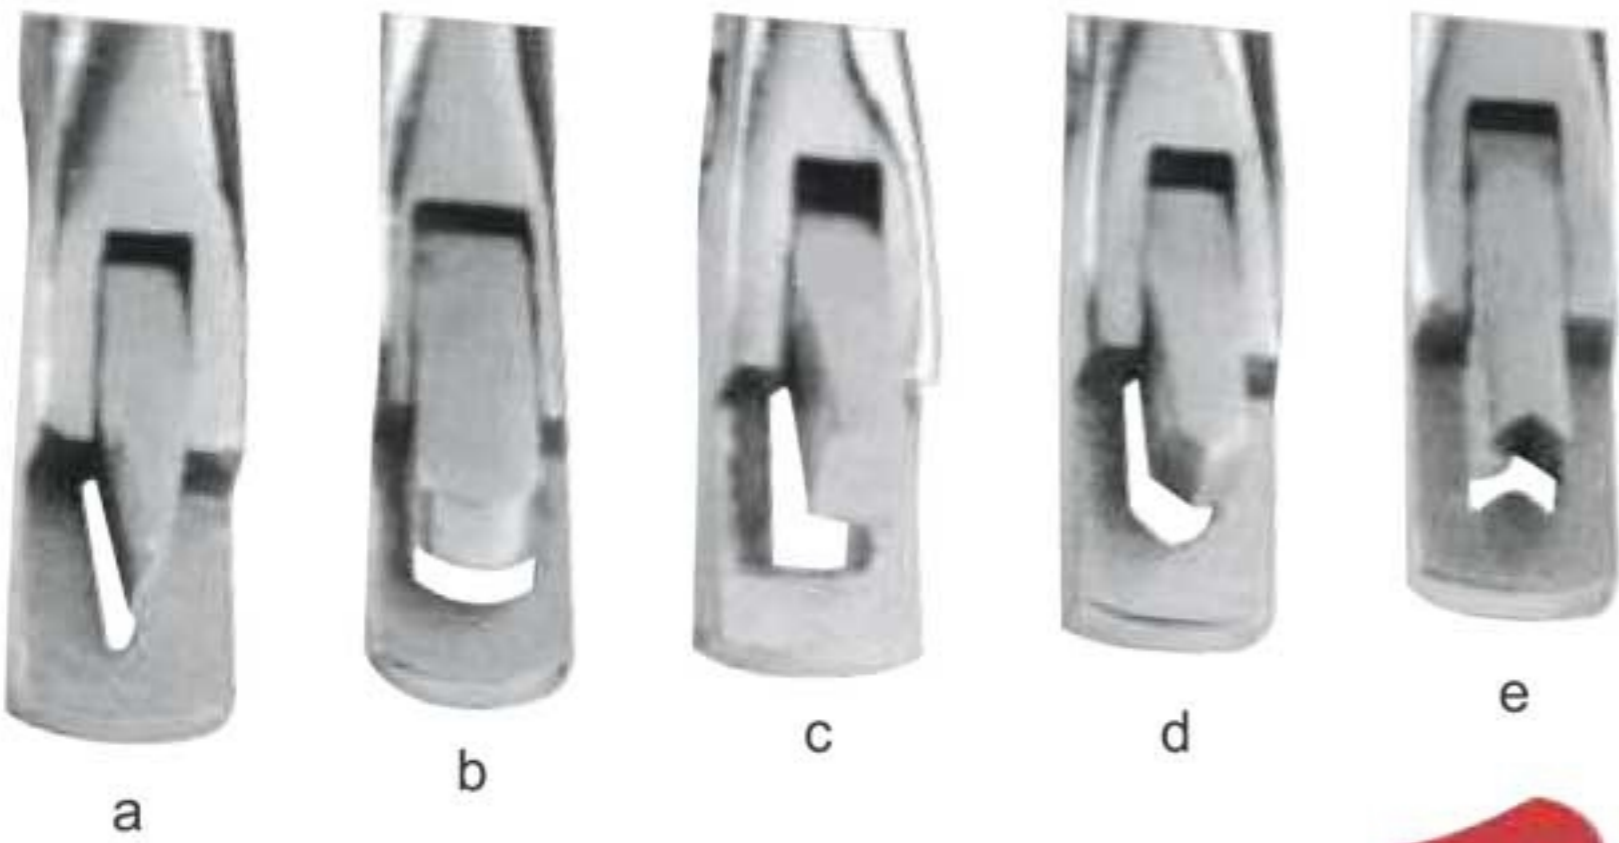

40-152-19

40-140-13
Ear Notcher S.S
Design in the Center
of the ear

40-143-13
Tag Applicator Plier

40-144-13
Ear Notcher
with lock

40-145-13
Ear Notcher - A-type

40-140-14

40-146-14
Tattooing Forceps
(A)

40-147-14
Tattooing Forceps
(B)