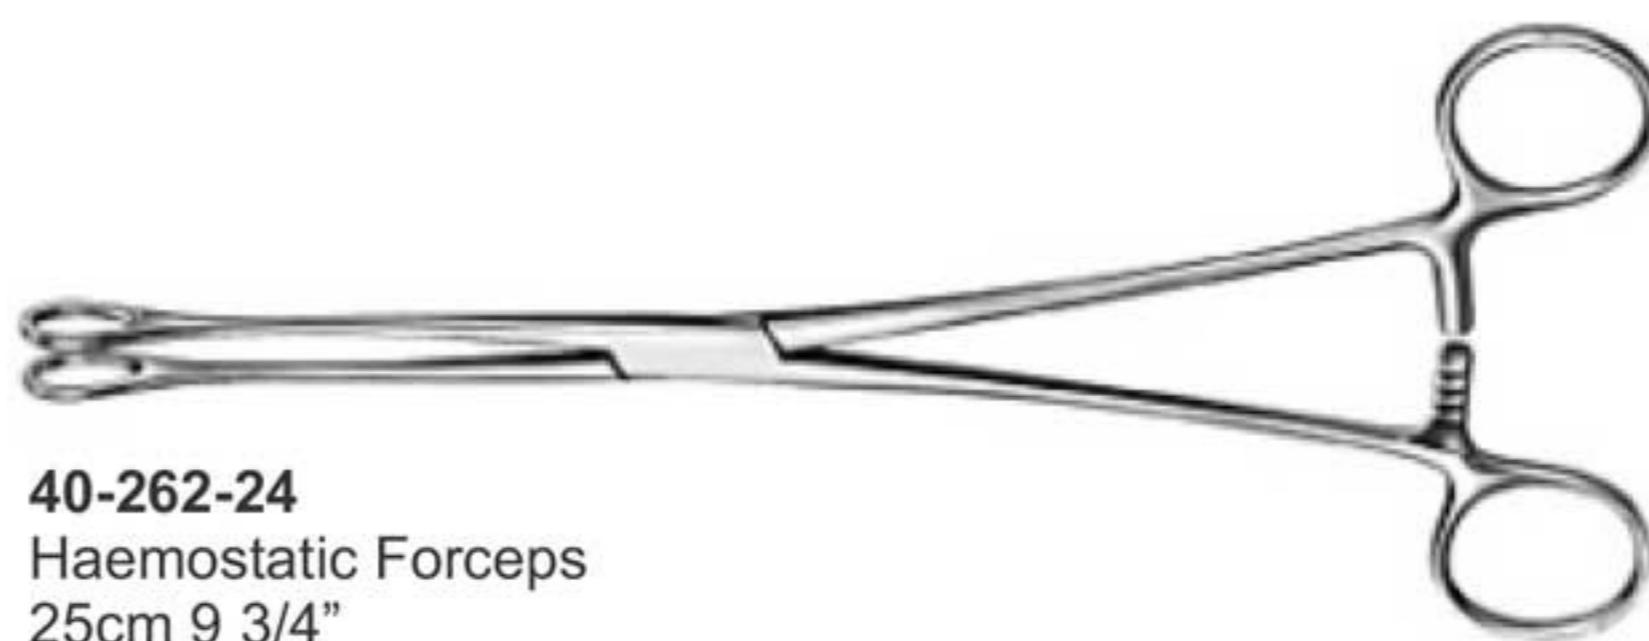

T
r
u
s
t
e
d

40-255-24
Kocher Forceps
with teeth
14.5cm

40-256-24
Pean (Rochester)
14.5cm

Haemostatic Forceps
Pean
40-257-24 14.5cm 5 3/4"
40-257-24 16cm 6 1/4"

40-258-24
Leriche Forceps
15.5cm

Halsted-Mosquito
40-259-24 12.5cm str.
40-260-24 14.5cm str.
40-261-24 12.5cm cvd.
40-262-24 14.5cm cvd.