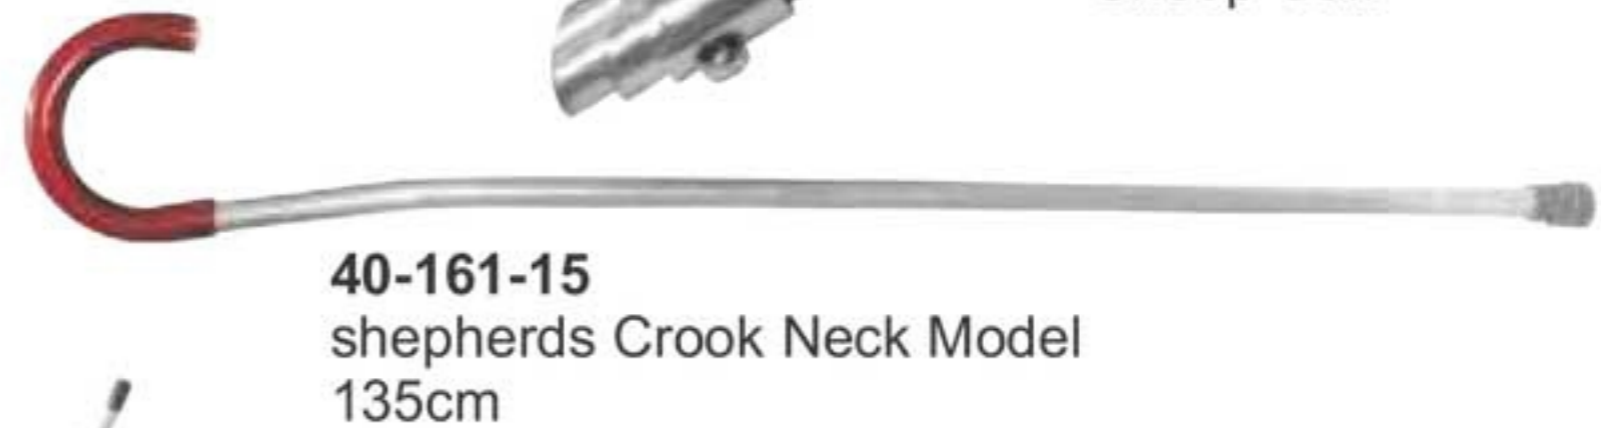

F
a
s
t

E
f
f
i
c
i
e
n
t

T
r
u
s
t
e
d