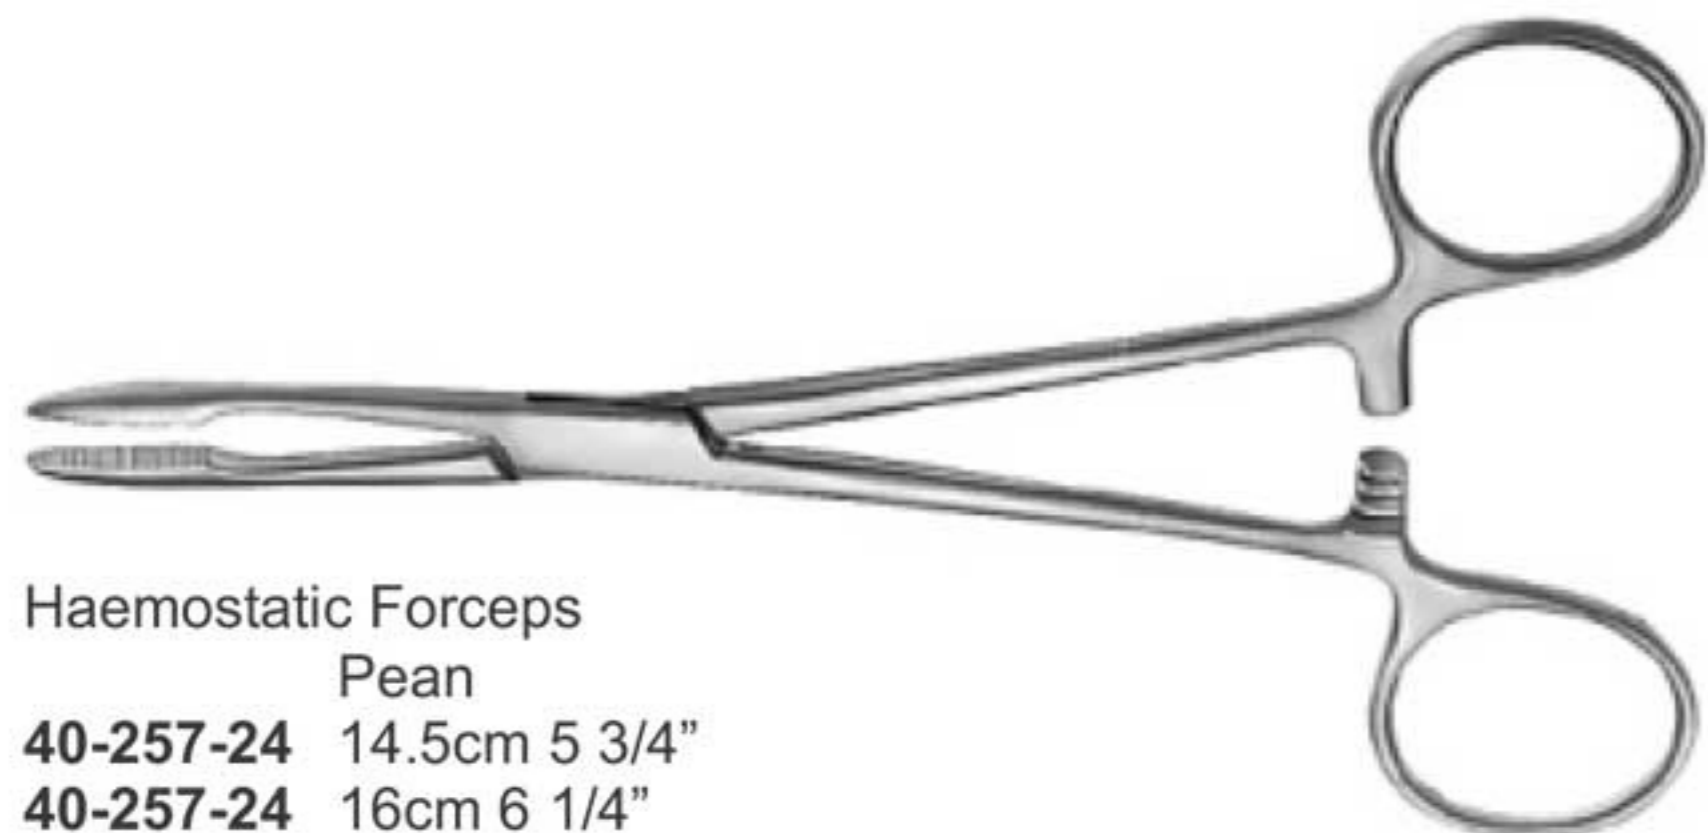

40-256-24
Pean (Rochester)
14.5cm