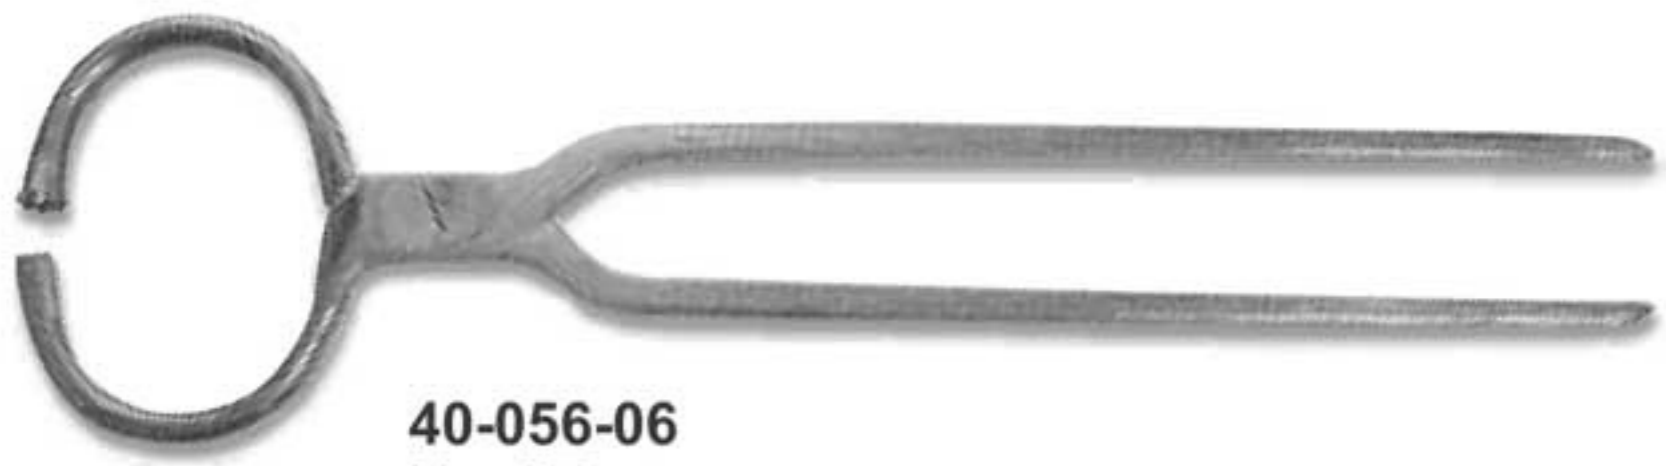

40-056-06
Hoof Tester
Round Large