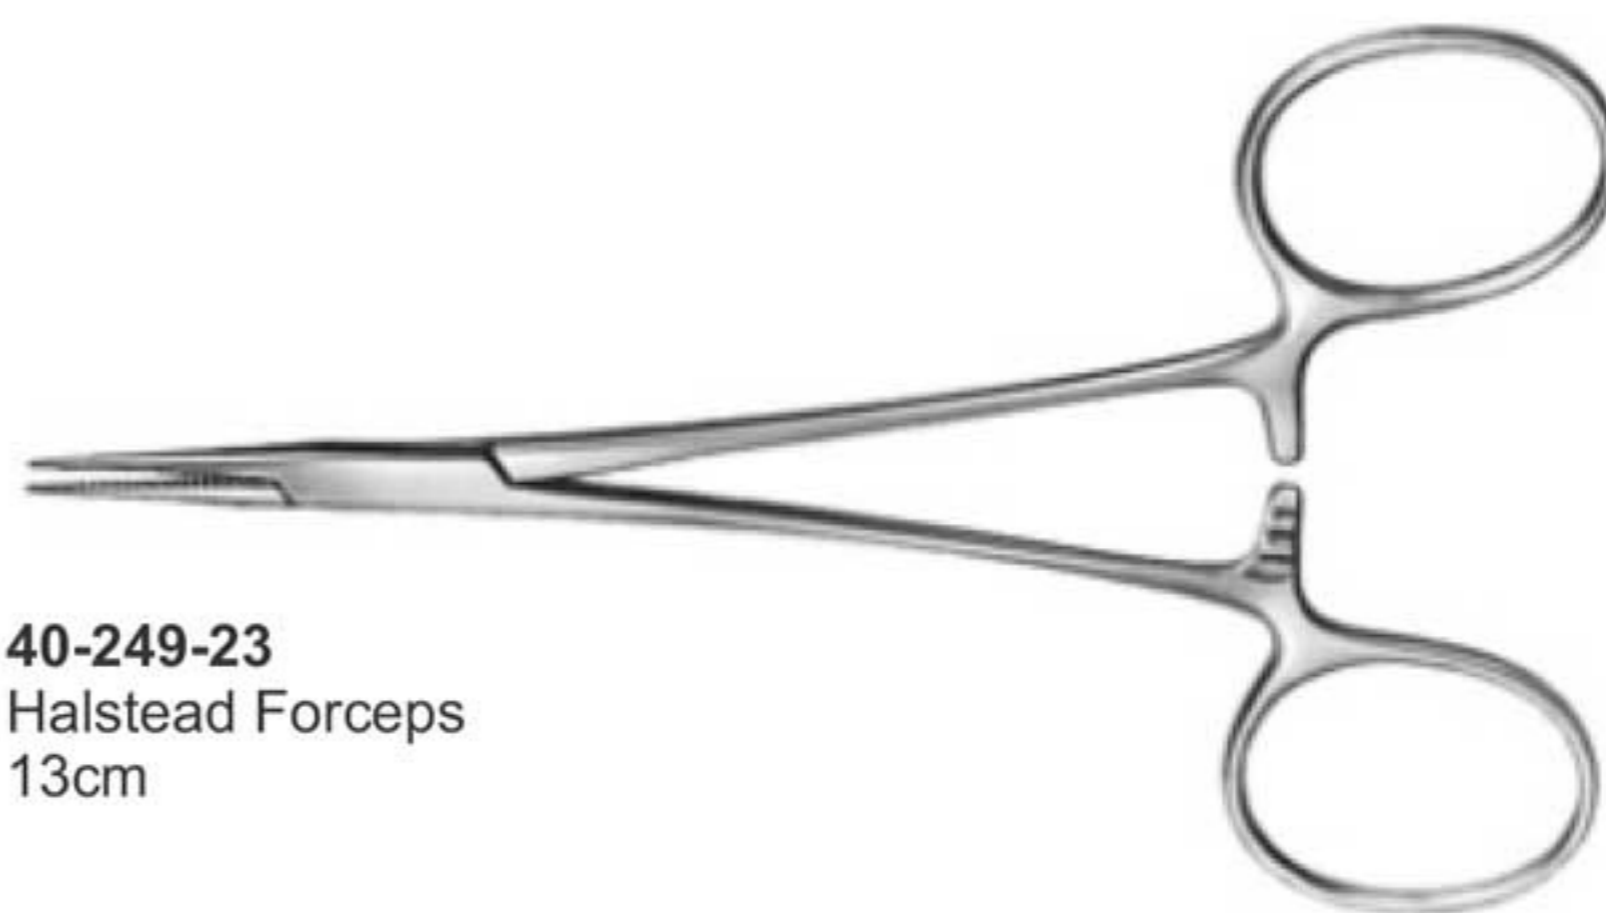

40-249-23
Halstead Forceps
13cm