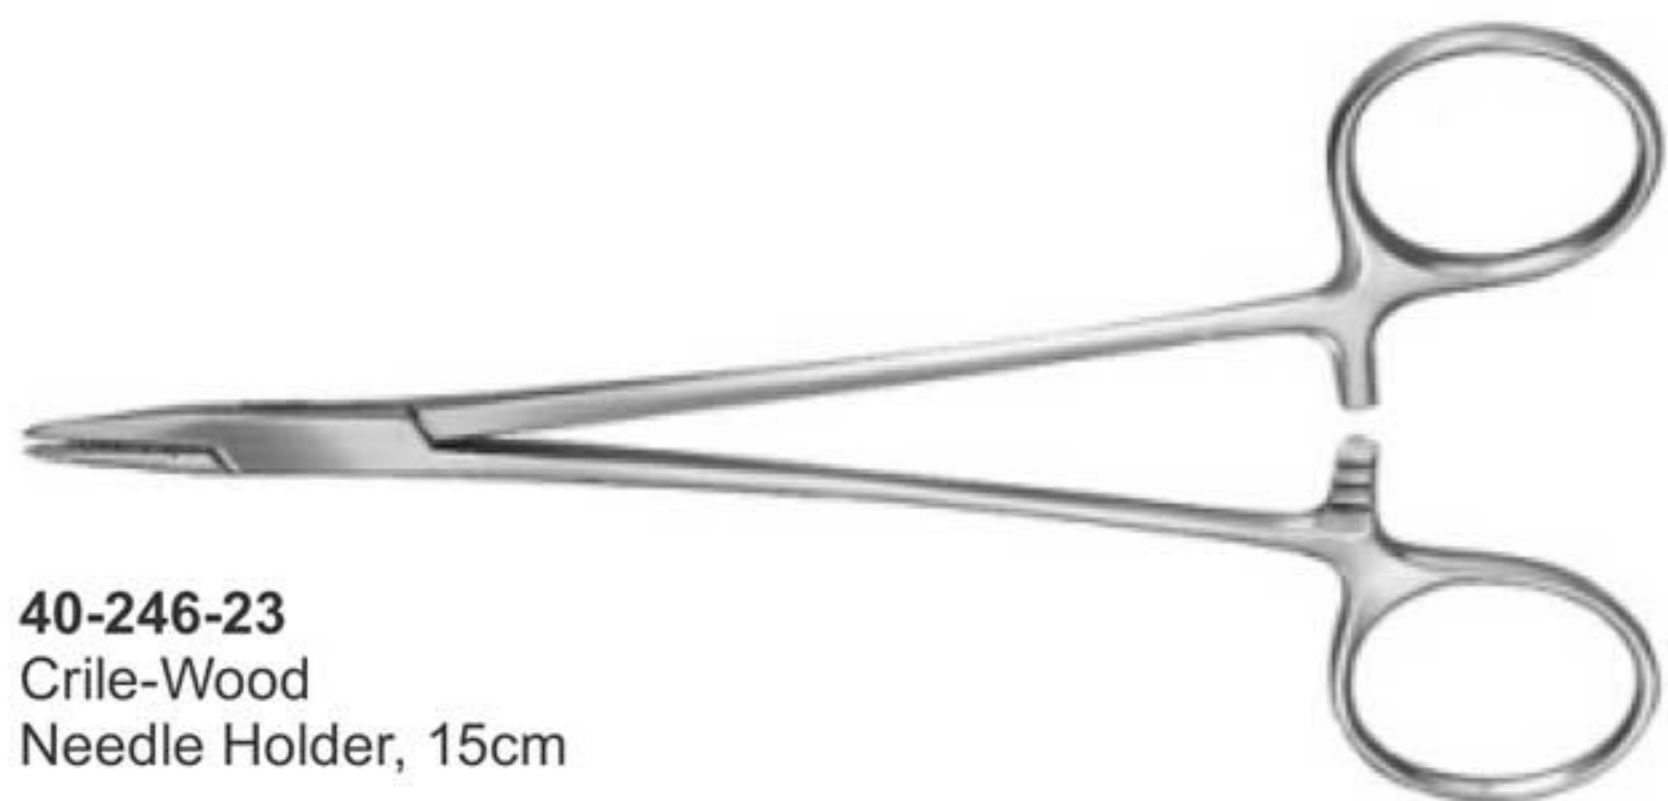

F
a
s
t

E
f
f
i
c
i
e
n
t

T
r
u
s
t
e
d

40-243-23
Young Tongue Forceps
with Rubber Pads

40-244-23
Baby Tongue Forceps
with Rubber Pads

40-245-23
Doyen Intestinal
Clamp, 23cm

40-246-23
Crile-Wood
Needle Holder, 15cm