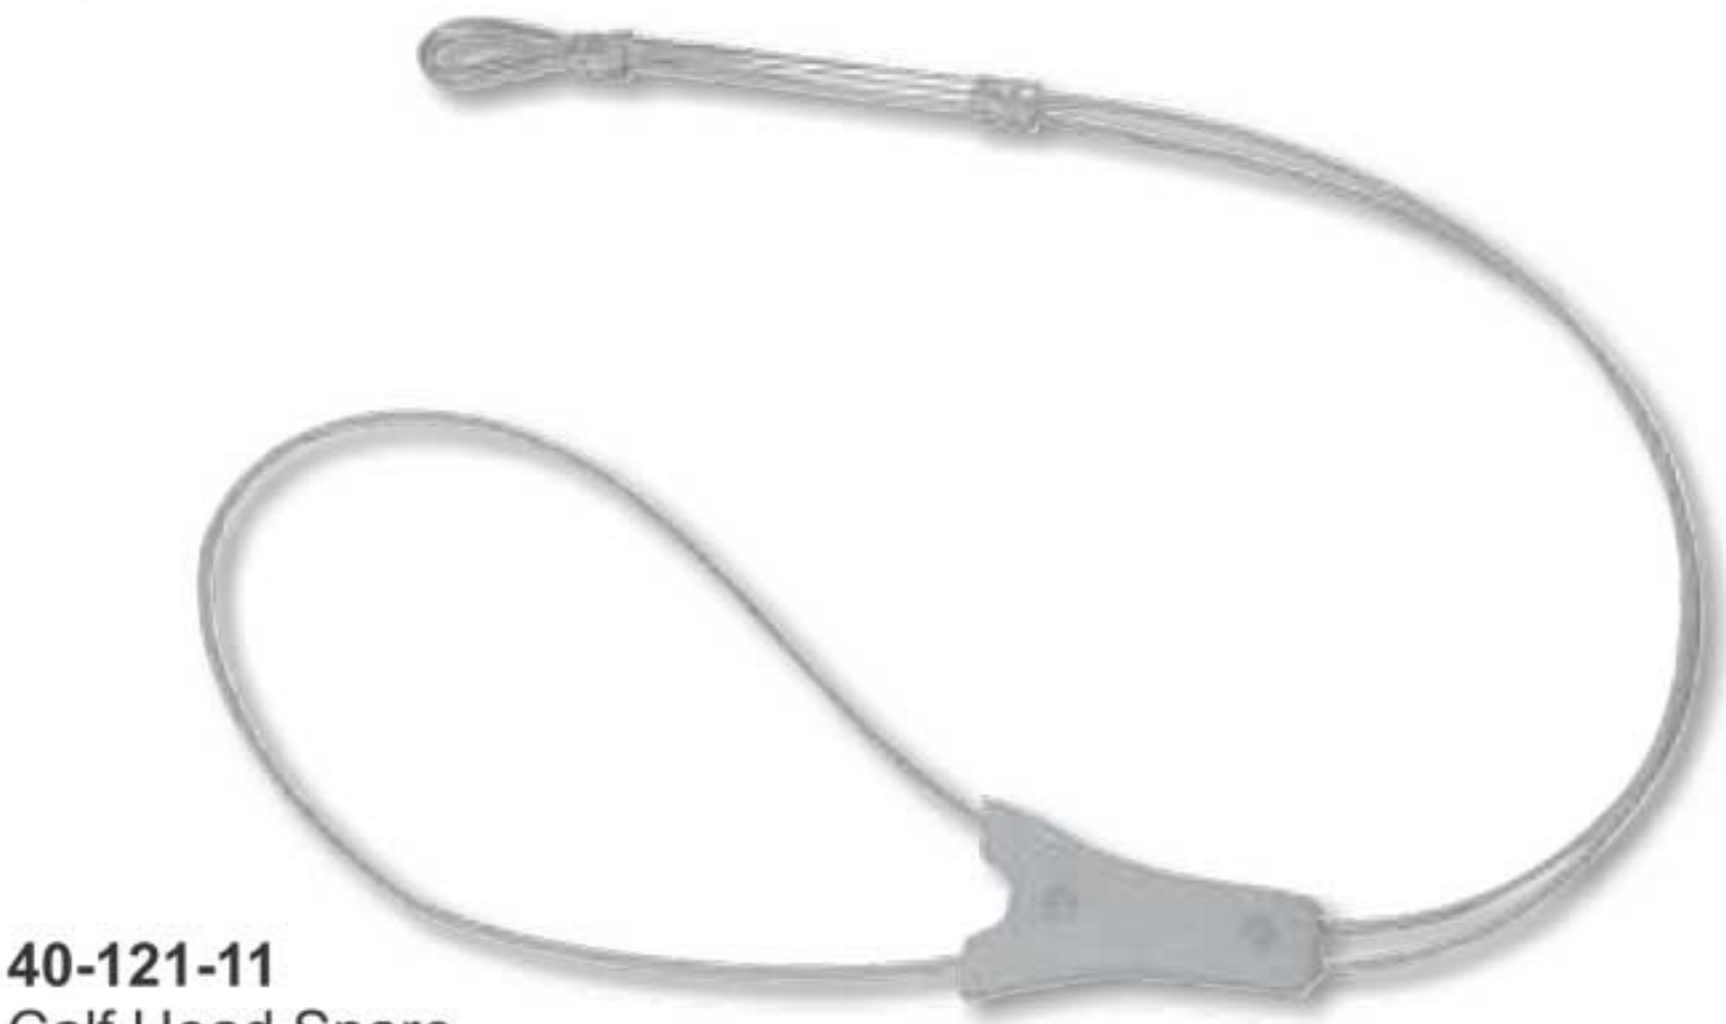

T
r
u
s
t
e
d

40-116-11
Mini Hog Catcher
Rubber Grips

40-117-11
Pig Holder S.S

40-118-11
Pig Holder S.S

40-119-11
Hog Catcher with
Rubber Grips

40-120-11
Pig Catcher

40-121-11
Calf Head Snare

40-121-11