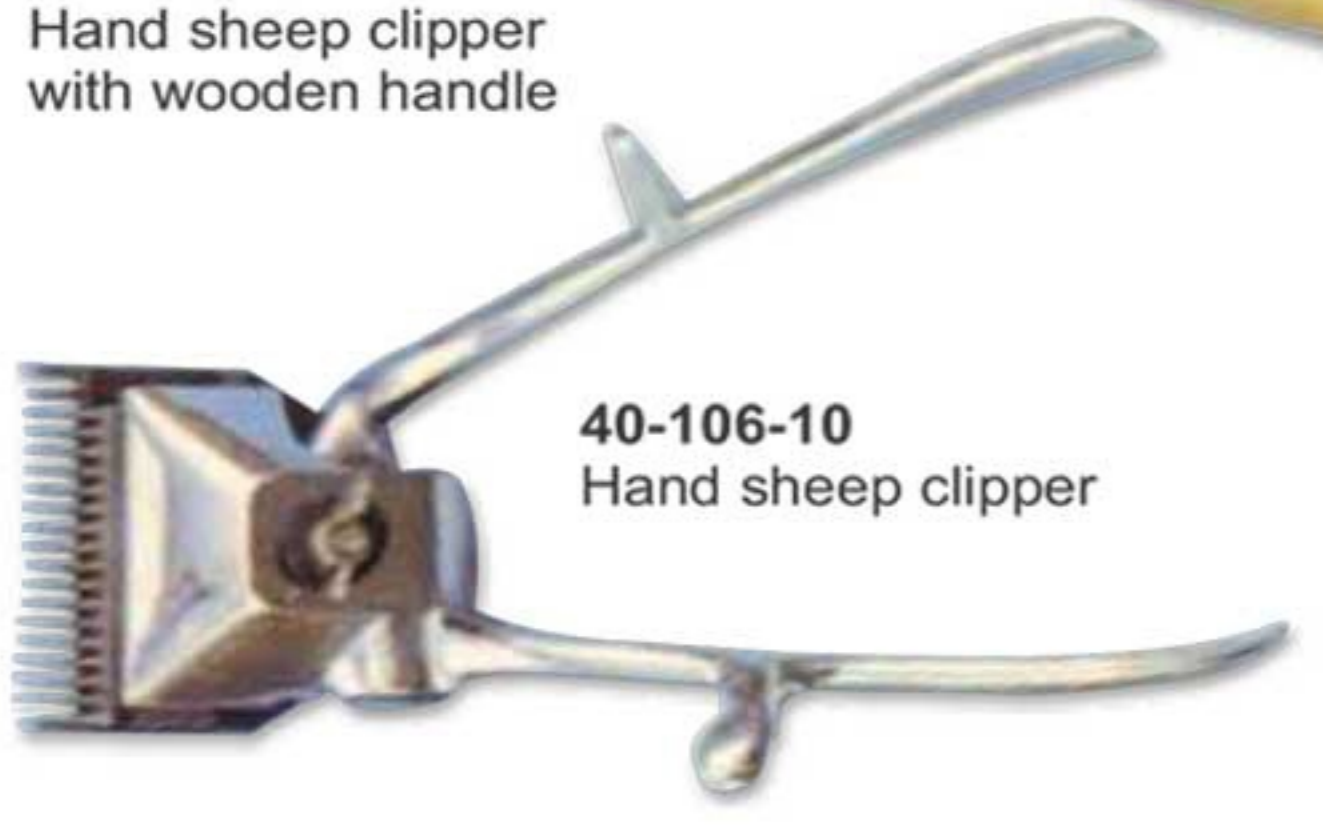

E
f
f
i
c
i
e
n
t

T
r
u
s
t
e
d

F
a
s
t

E
f
f
i
c
i
e
n
t

T
r
u
s
t
e
d

40-104-10
Clipper Both Sided
Thin & Wide Teeth

40-105-10
Hand sheep clipper
with wooden handle

40-106-10
Hand sheep clipper

40-107-10
Hand sheep clipper

40-107-10

40-107-10

40-108-10
Hand sheep clipper
with wooden handle

40-110-10
Aluminium Mane Comb
with Wooden Handle

40-111-10
Aluminium
Mane Comb

40-112-10
Aluminium
Mane Comb

40-113-10
Aluminium Jockey
Mane Comb