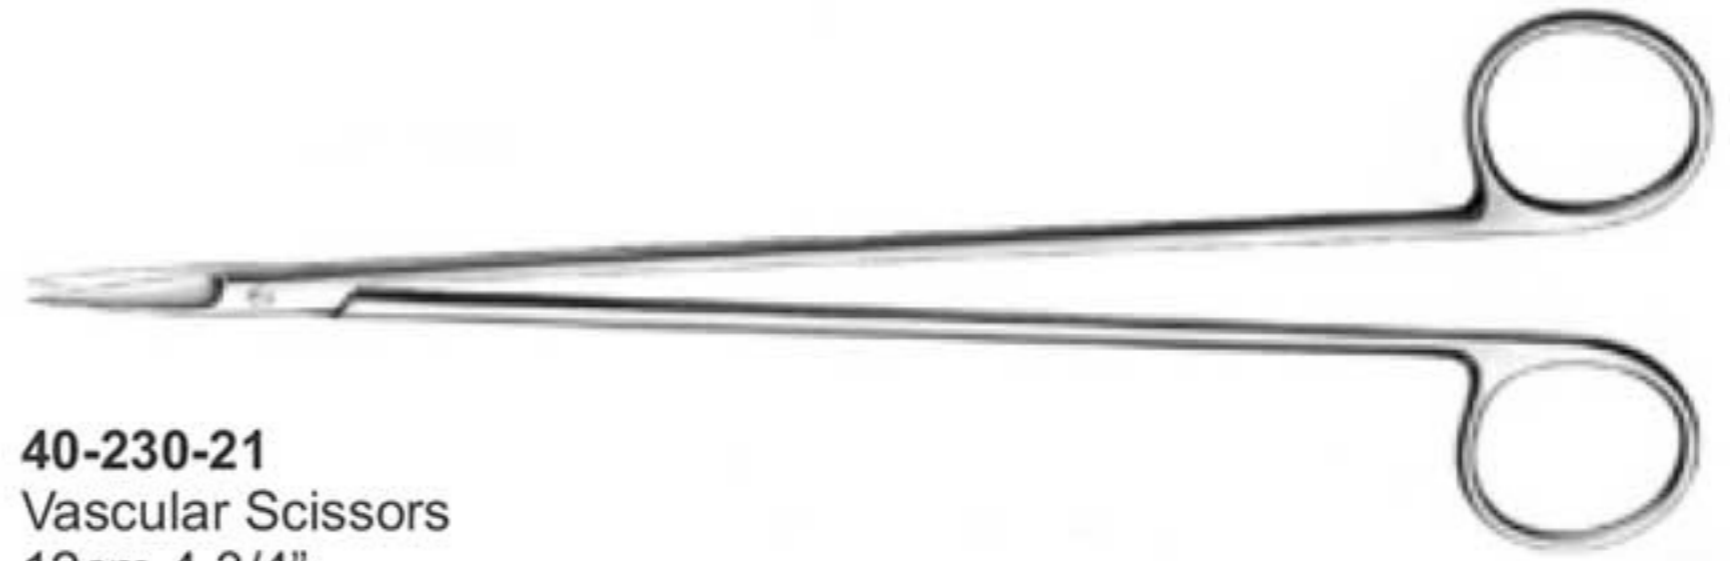

40-230-21
Vascular Scissors
12cm 4 3/4"

F
a
s
t

E
f
f
i
c
i
e
n
t

T
r
u
s
t
e
d