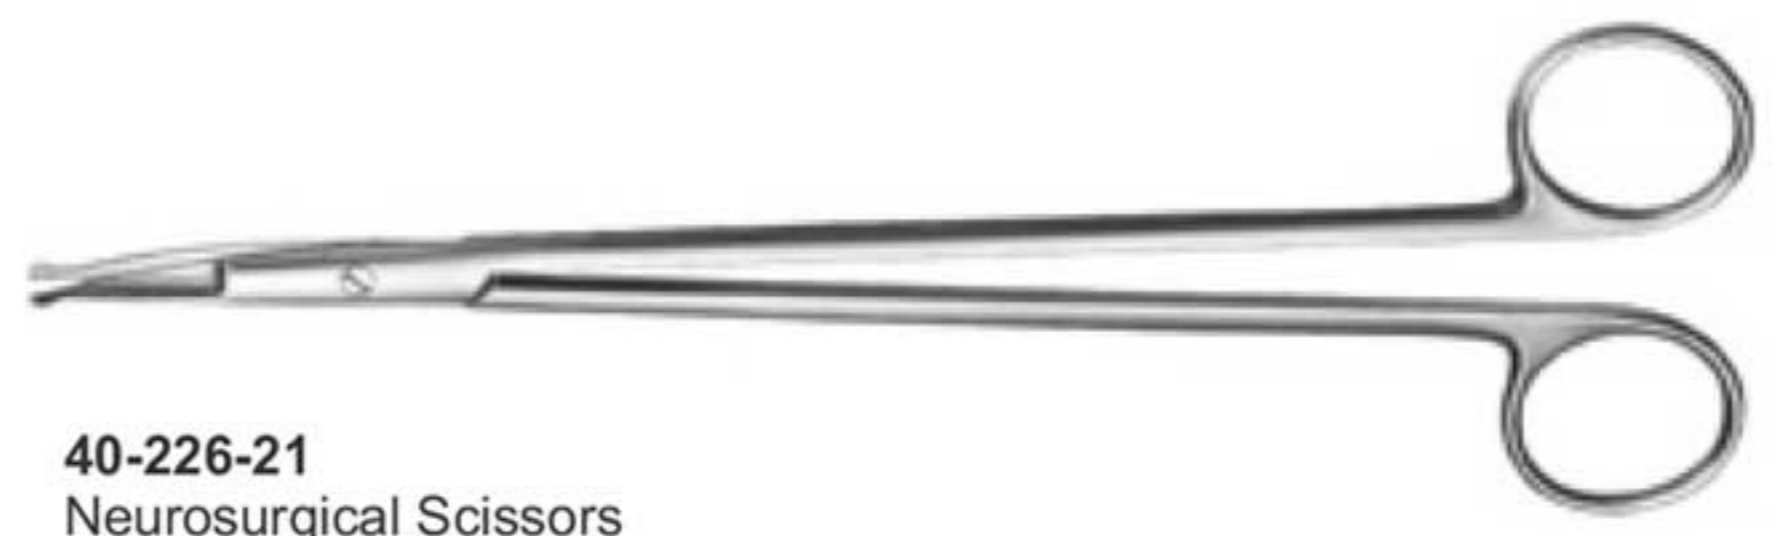

40-226-21
Neurosurgical Scissors
Strully
22.5cm 8 3/4"