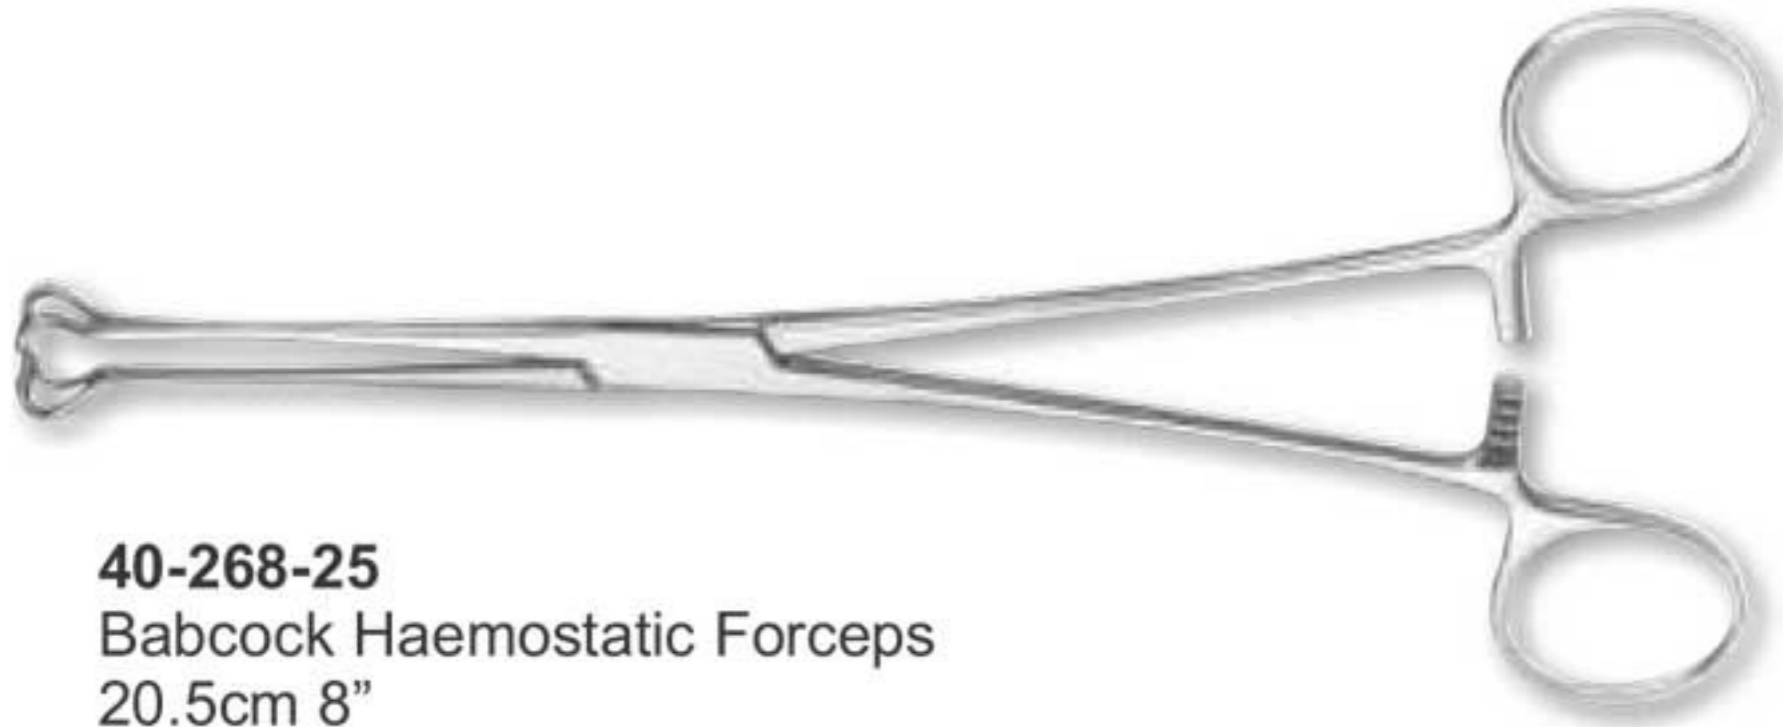

F
a
s
t

E
f
f
i
c
i
e
n
t

T
r
u
s
t
e
d

40-267-25
Tissue Forceps
25.5cm 10"

40-272-25
Jones
5.5cm

40-268-25
Babcock Haemostatic Forceps
20.5cm 8"

40-273-25
Scalpel
3

40-274-25
Scalpel
4