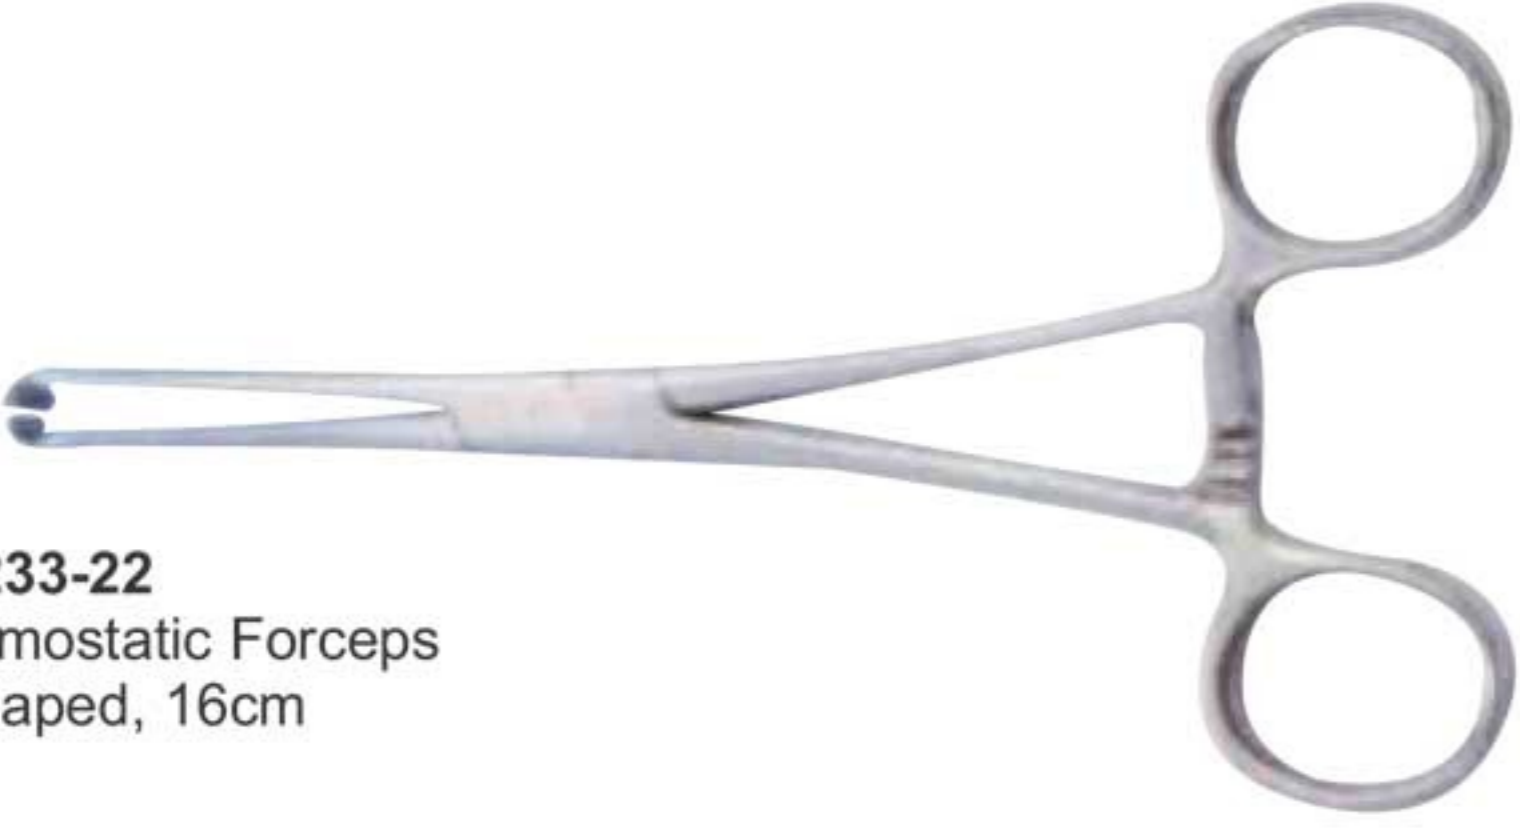

F
a
s
t

E
f
f
i
c
i
e
n
t

T
r
u
s
t
e
d