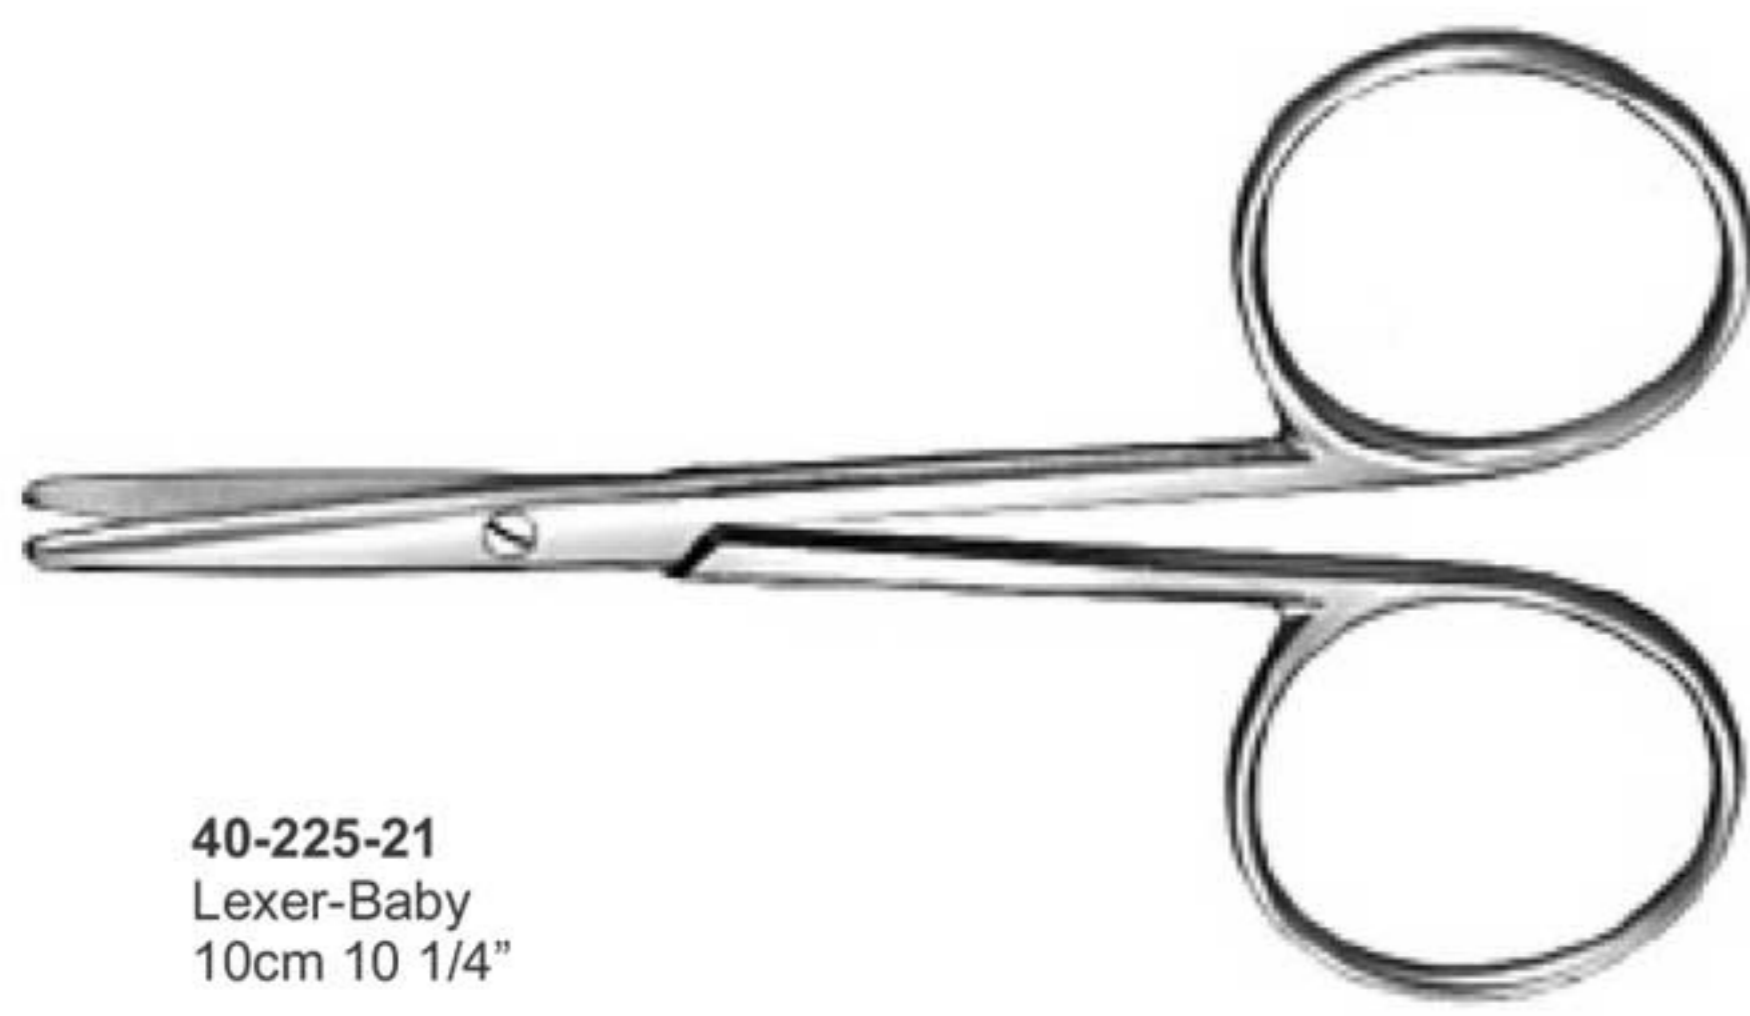

40-225-21
Lexer-Baby
10cm 10 1/4"