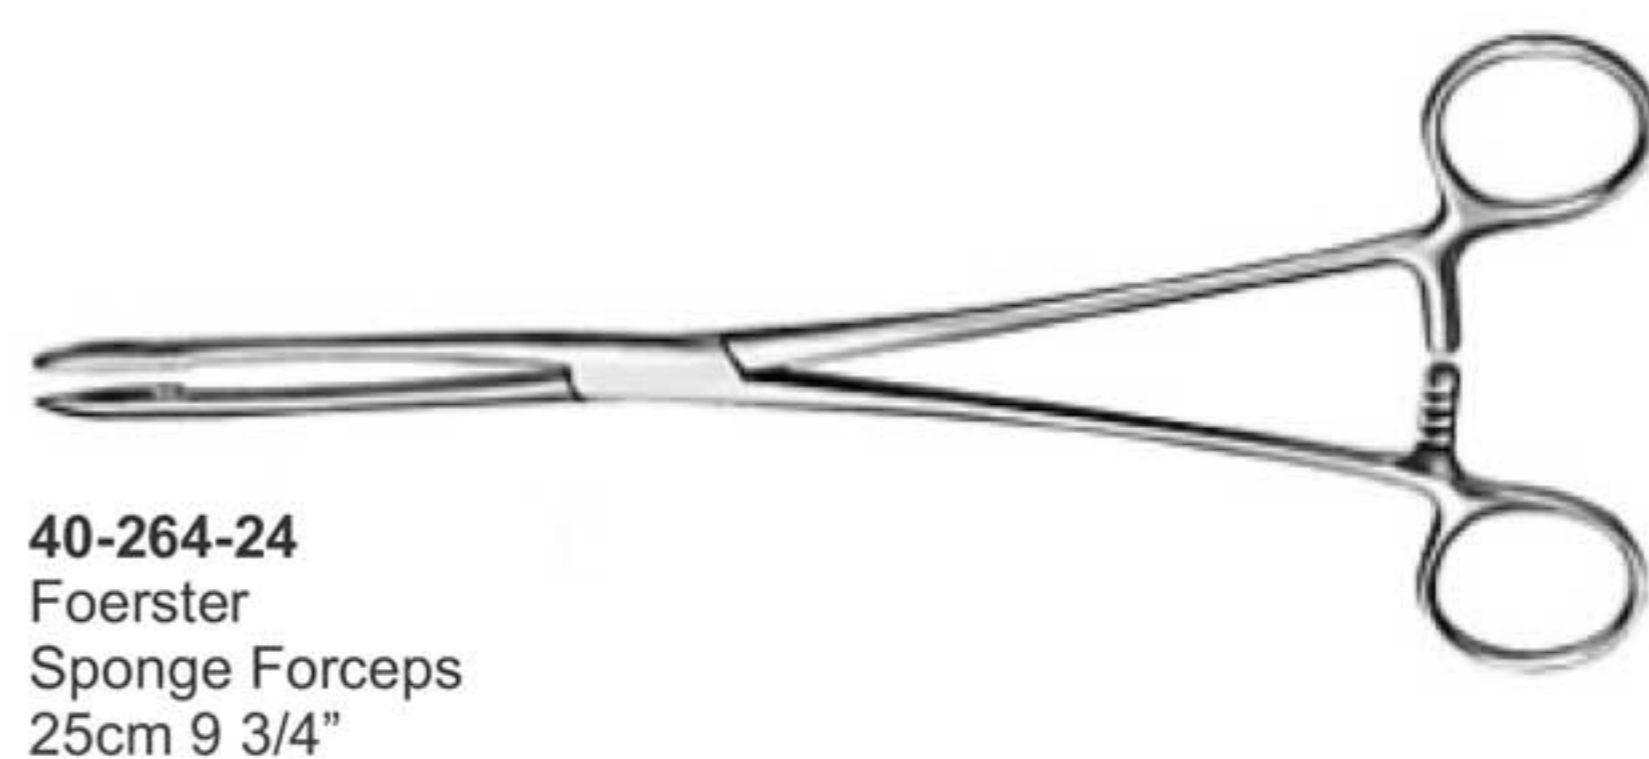

F
a
s
t

E
f
f
i
c
i
e
n
t

T
r
u
s
t
e
d