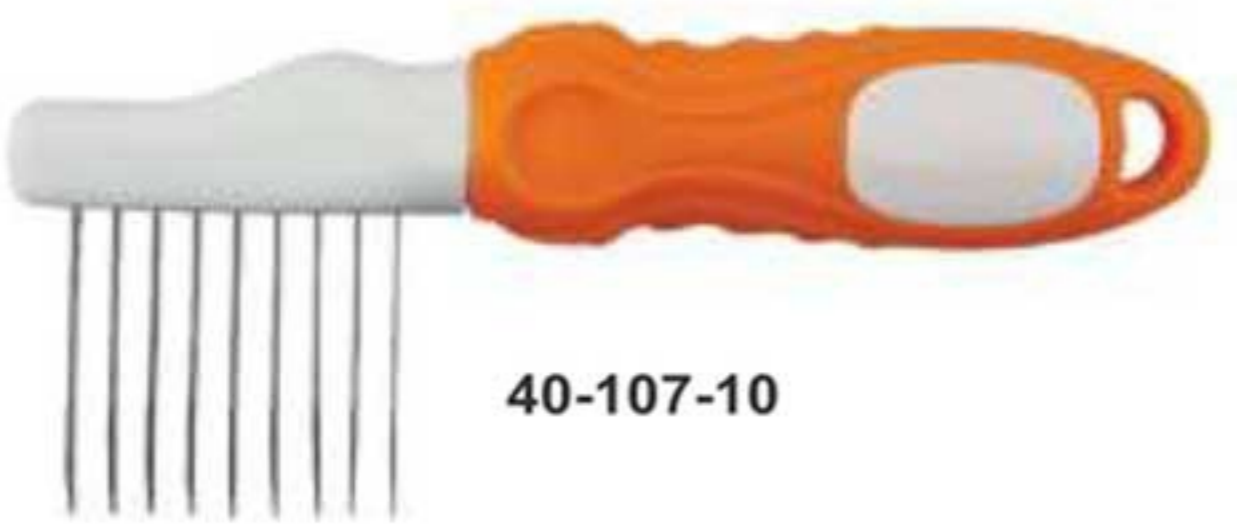

40-107-10
Hand sheep clipper