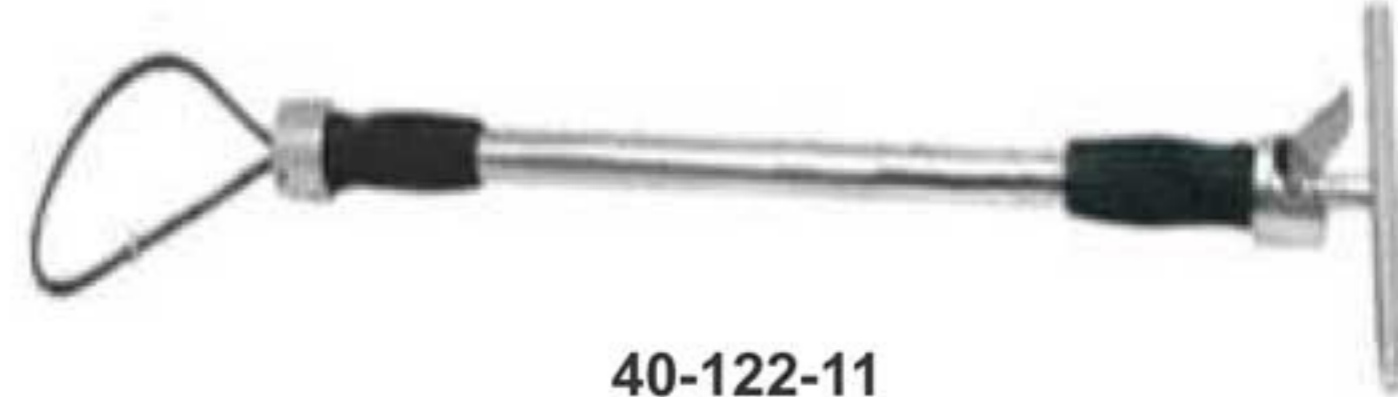

40-122-11

F
a
s
t

E
f
f
i
c
i
e
n
t

T
r
u
s
t
e
d