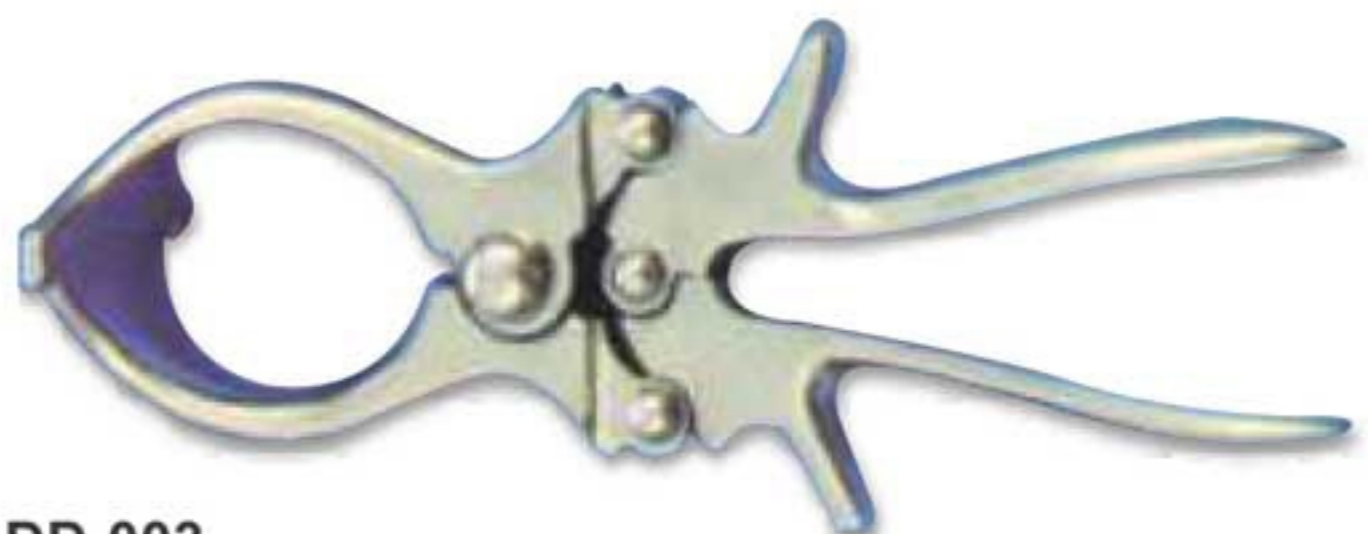

40-055-15
Marking Ring Applicator
Plastic Made

40-055-16
Marking Ring Applicator
S.S Finish

T
r
u
s
t
e
d

DD-001
Bloodless Castrator
48cm (30cm, 36cm, 40cm)
(For Bulls and Big Animals)

DD-002
Bloodless Castrator
with Cord-Stop
48cm (30cm, 36cm, 40cm)
(For Bulls and Big Animals)

DD-003
Bloodless Castrator
23cm
(for Lambs and Rabbit)

DD-003-PH

DD-006
Heavy Duty Marking
Ring Applicator

DD-007
Castrator Heavy Duty
with Pin

DD-008
De White Emasculator S.S.
23cm, 30cm

DD-009
Emasculator Cut The Tail
and Crushes The Blood Vessel
19cm, 23cm, 27cm