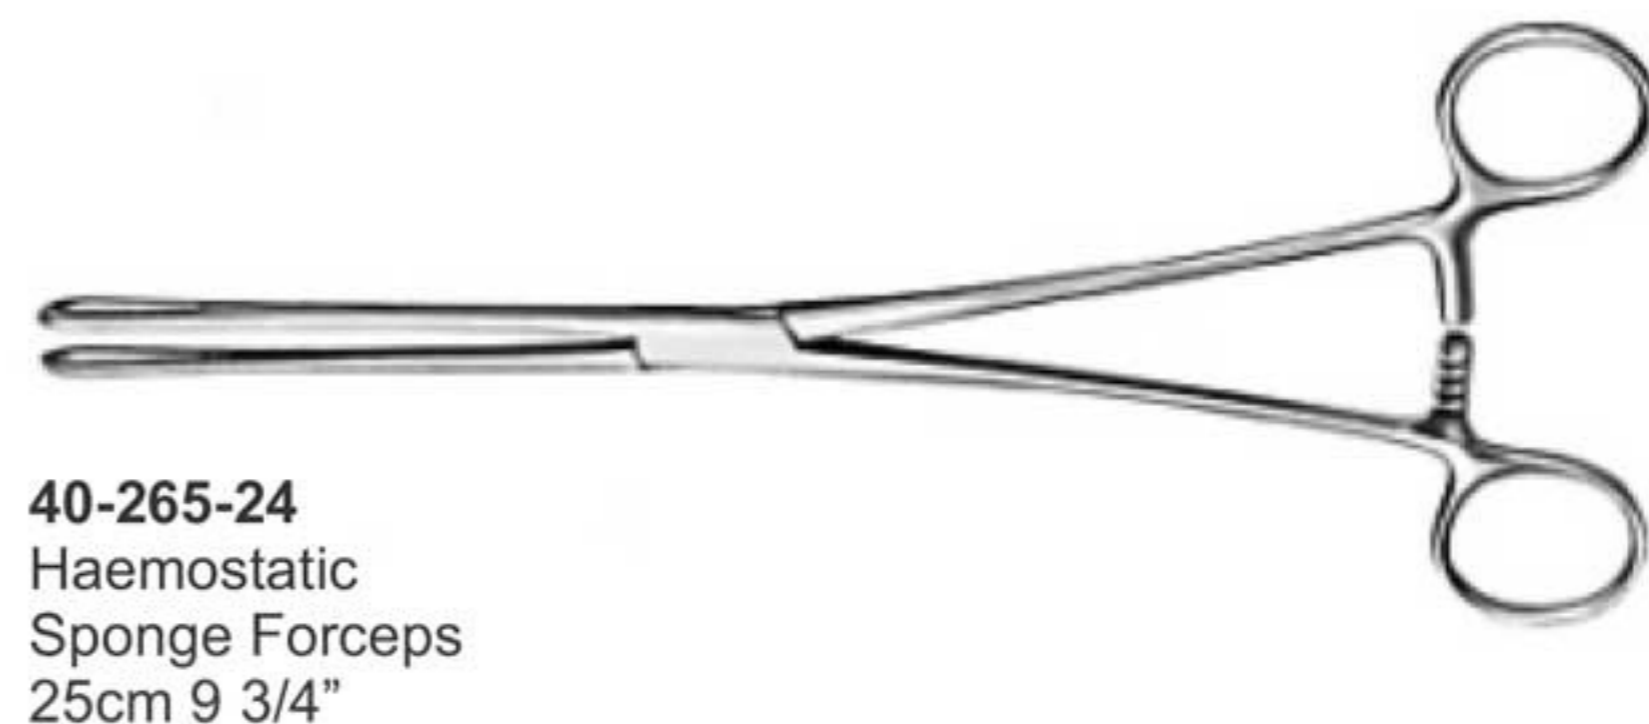

40-264-24
Foerster
Sponge Forceps
25cm 9 3/4"