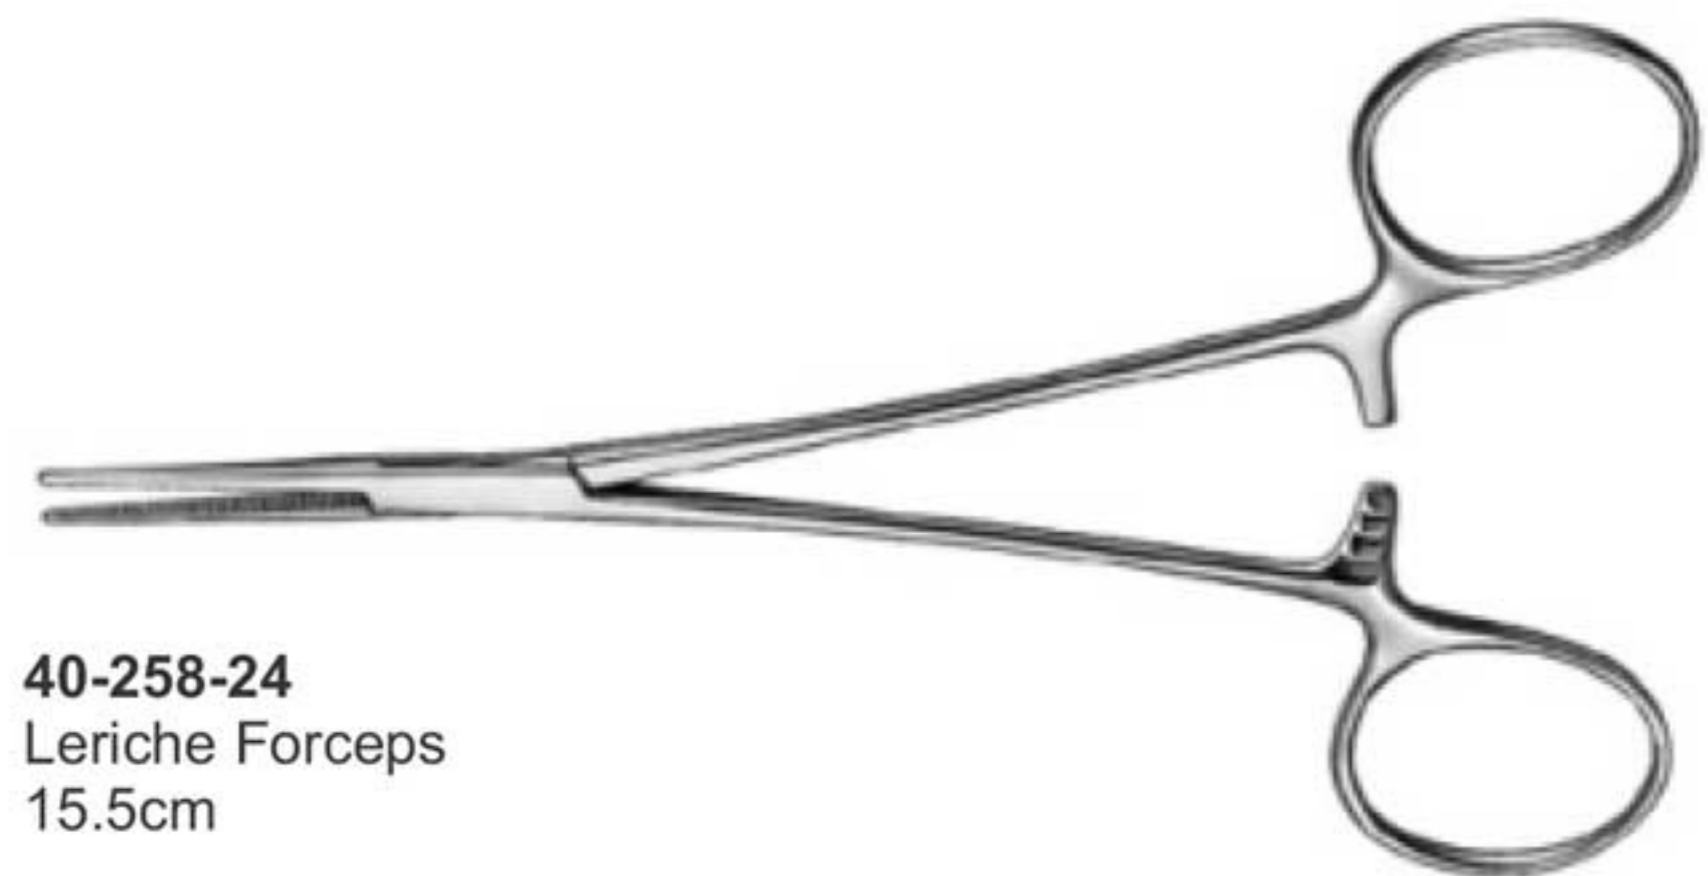

T
r
u
s
t
e
d

40-255-24
Kocher Forceps
with teeth
14.5cm

40-256-24
Pean (Rochester)
14.5cm

Haemostatic Forceps
Pean
40-257-24 14.5cm 5 3/4"
40-257-24 16cm 6 1/4"

40-258-24
Leriche Forceps
15.5cm

Halsted-Mosquito
40-259-24 12.5cm str.
40-260-24 14.5cm str.
40-261-24 12.5cm cvd.
40-262-24 14.5cm cvd.