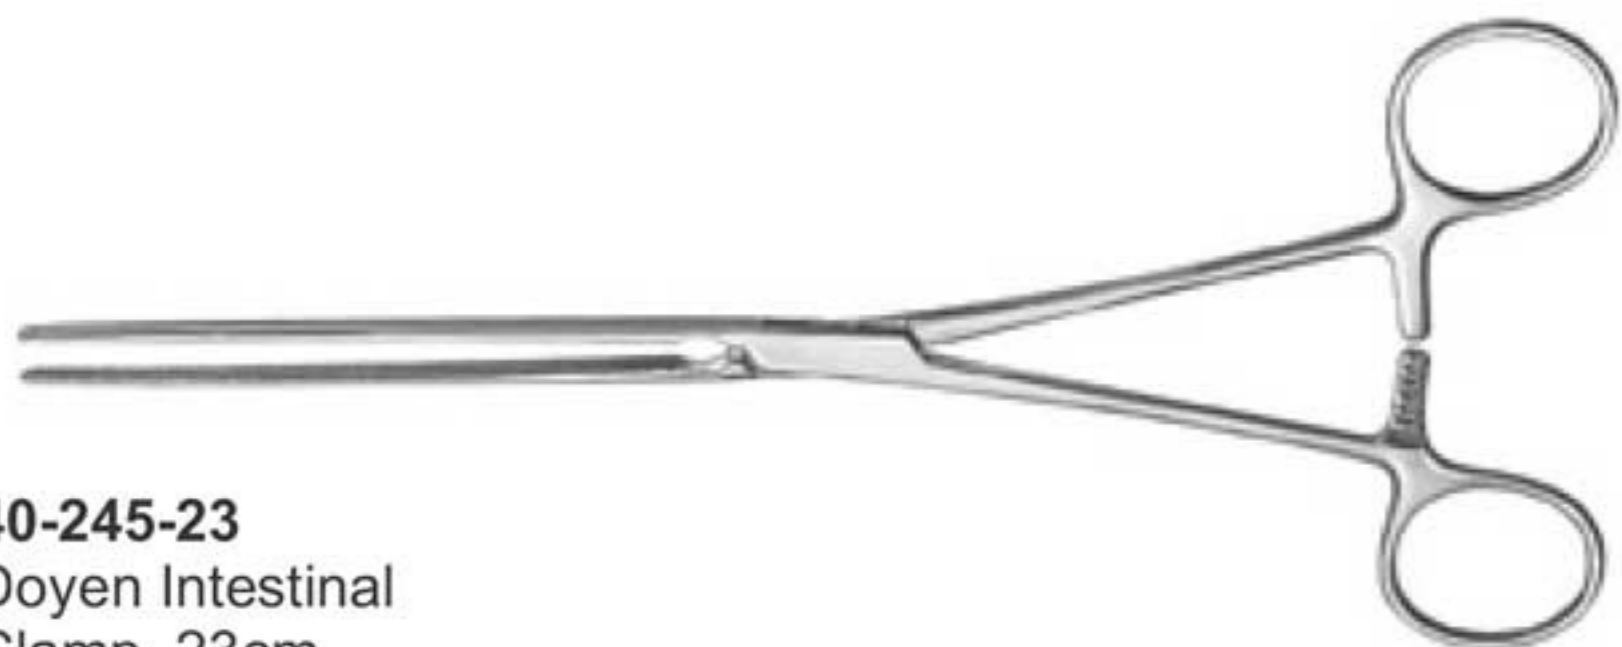

F
a
s
t

E
f
f
i
c
i
e
n
t

T
r
u
s
t
e
d

40-243-23
Young Tongue Forceps
with Rubber Pads

40-244-23
Baby Tongue Forceps
with Rubber Pads

40-245-23
Doyen Intestinal
Clamp, 23cm

40-246-23
Crile-Wood
Needle Holder, 15cm