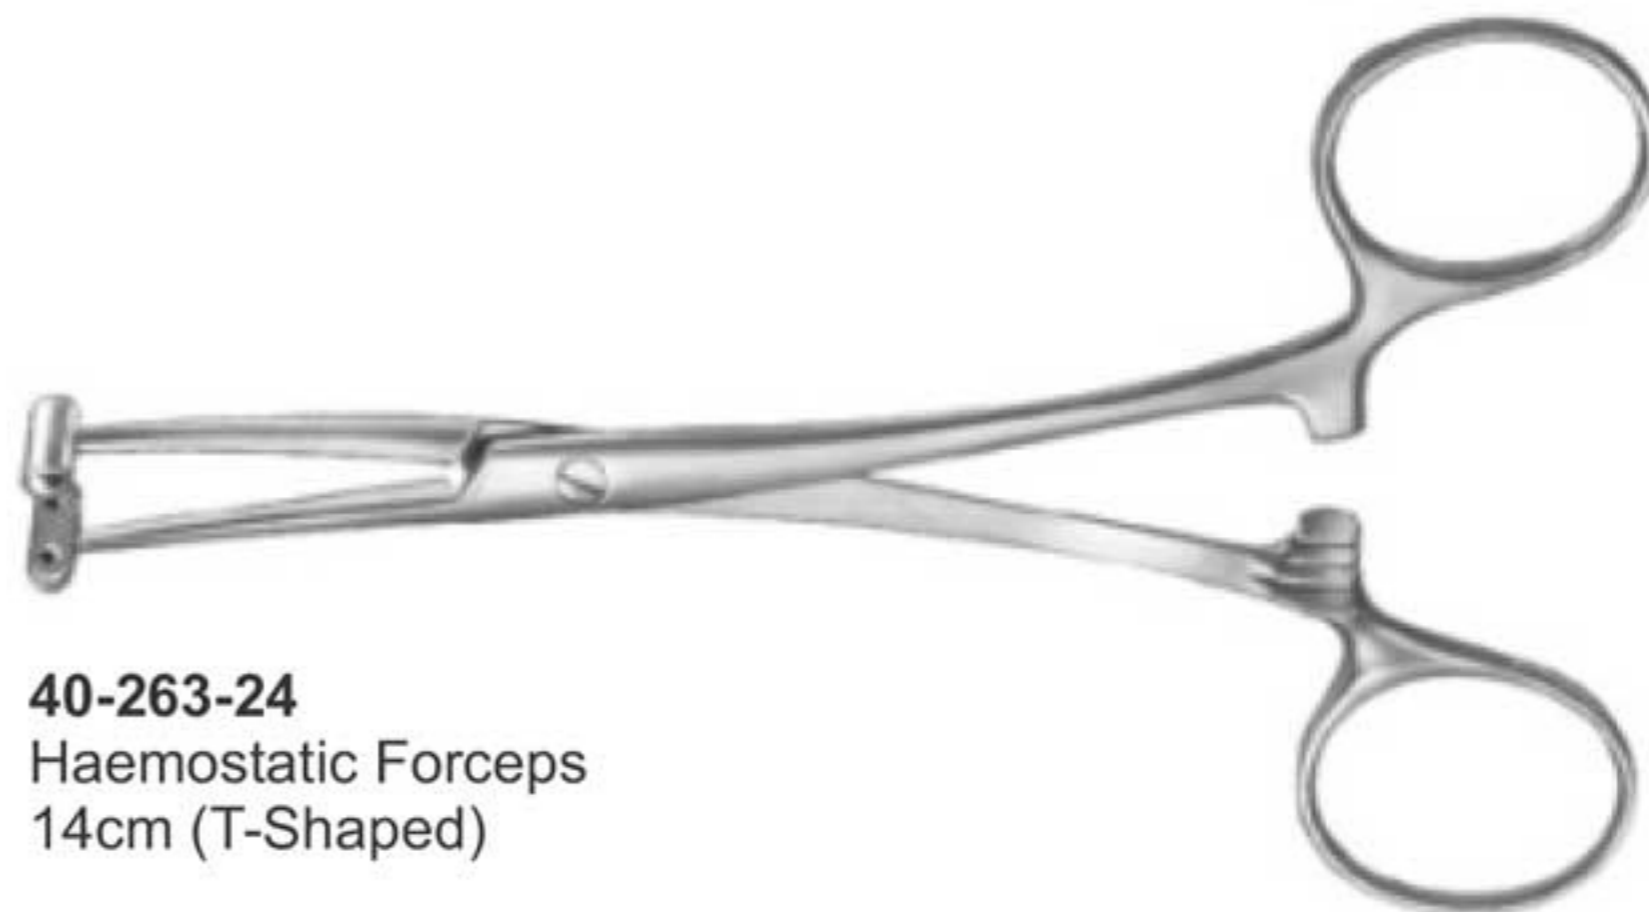

40-263-24
Haemostatic Forceps
14cm (T-Shaped)