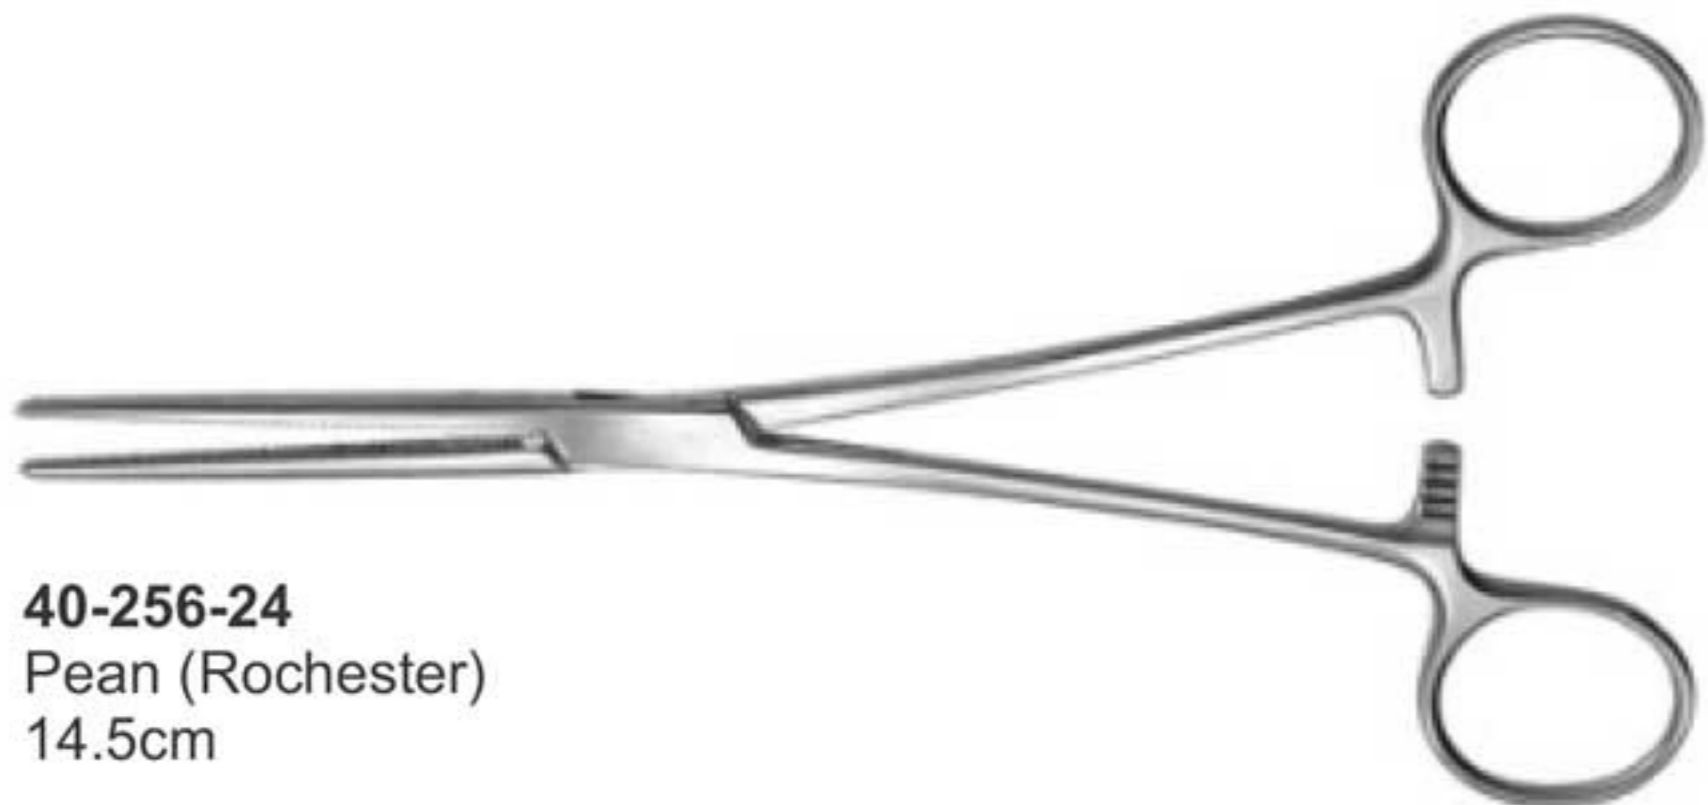

F
a
s
t

E
f
f
i
c
i
e
n
t

T
r
u
s
t
e
d