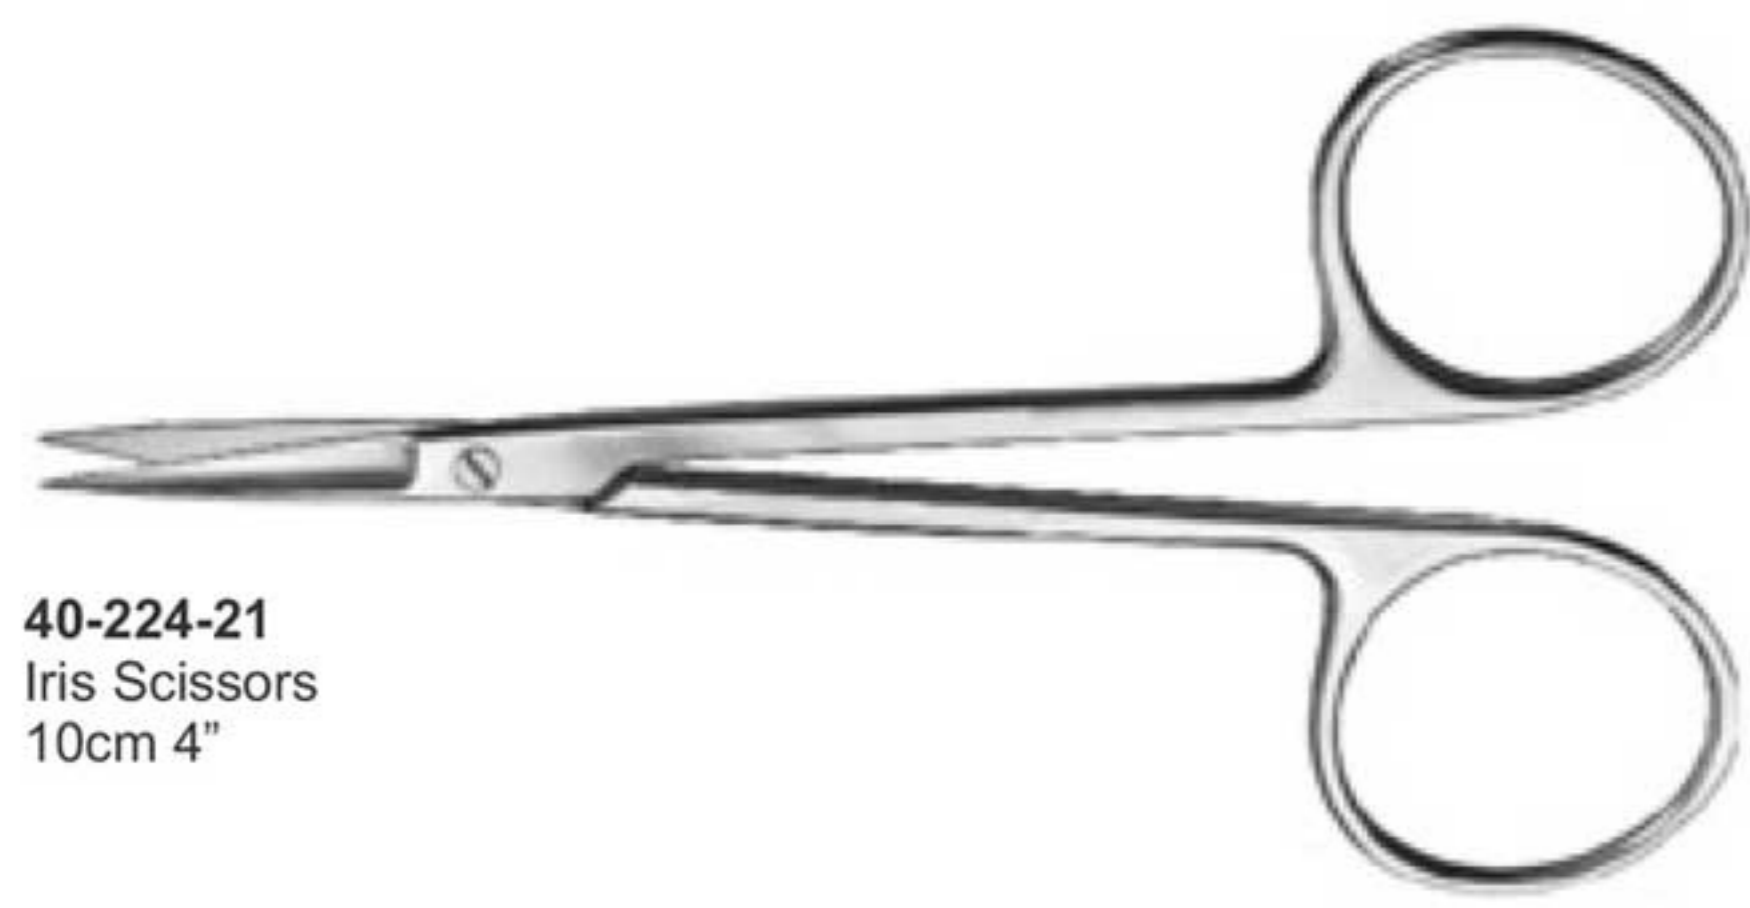

40-242-22B
Killian Vaginal Speculum
for Dogs Has set screw and
3 1/2" blades.

F
a
s
t

E
f
f
i
c
i
e
n
t

T
r
u
s
t
e
d

40-221-21
Operating Scissors
5.5", 6", 7", 8"

40-222-21
Operating Scissors
5.5", 6", 7", 8"