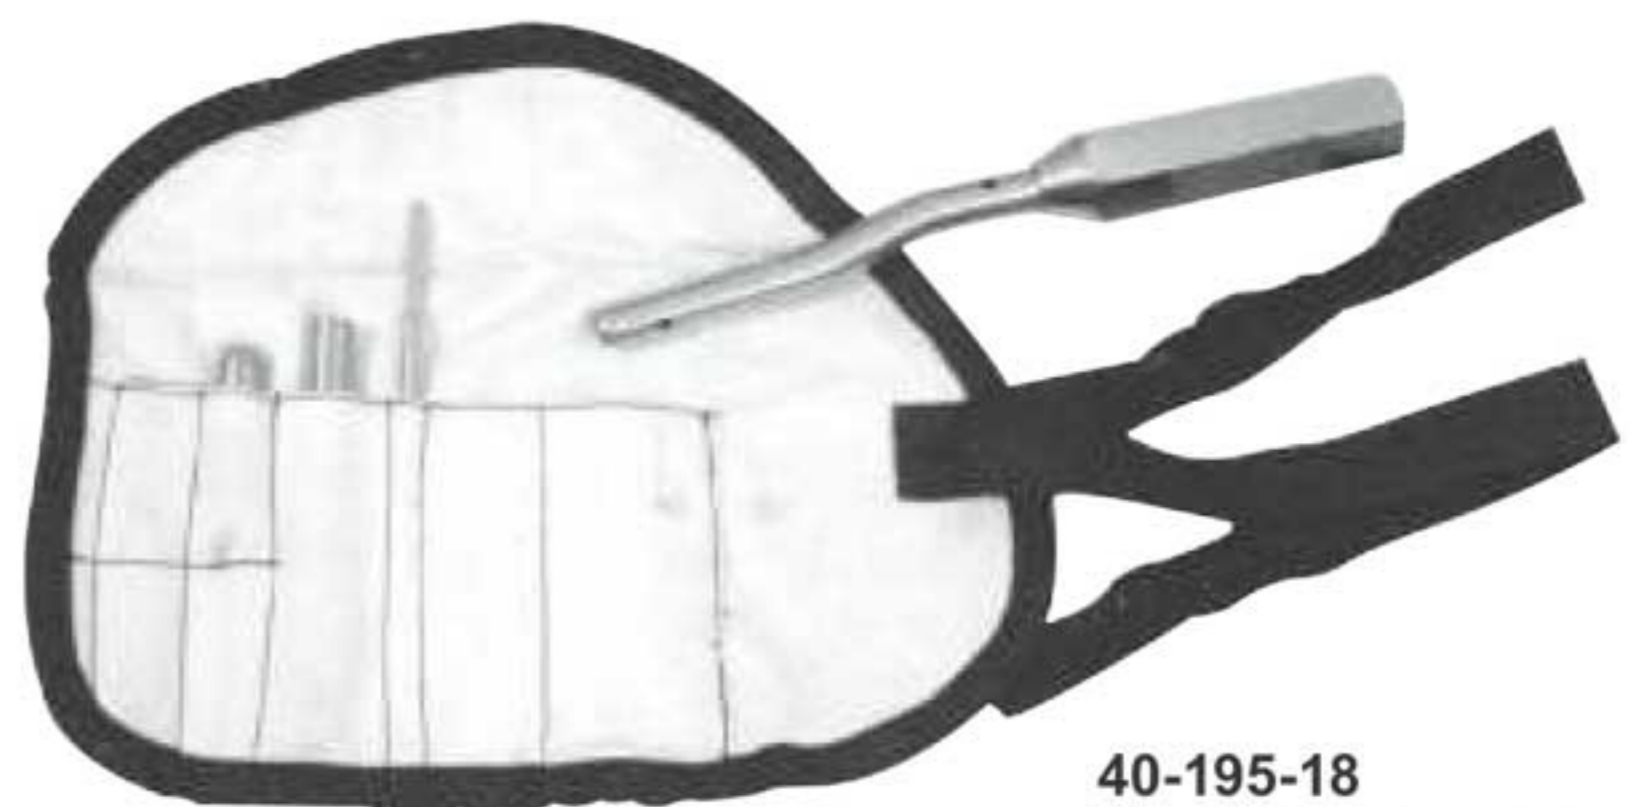

40-194-18
Right Elevator
3mm Head

40-195-18
Tooth Elevator Set

F
a
s
t

E
f
f
i
c
i
e
n
t

T
r
u
s
t
e
d

40-171-17
Mouth Speculum Haussmann
Model with Leather Straps,
or Nylon Straps

40-172-17
Tooth Float set