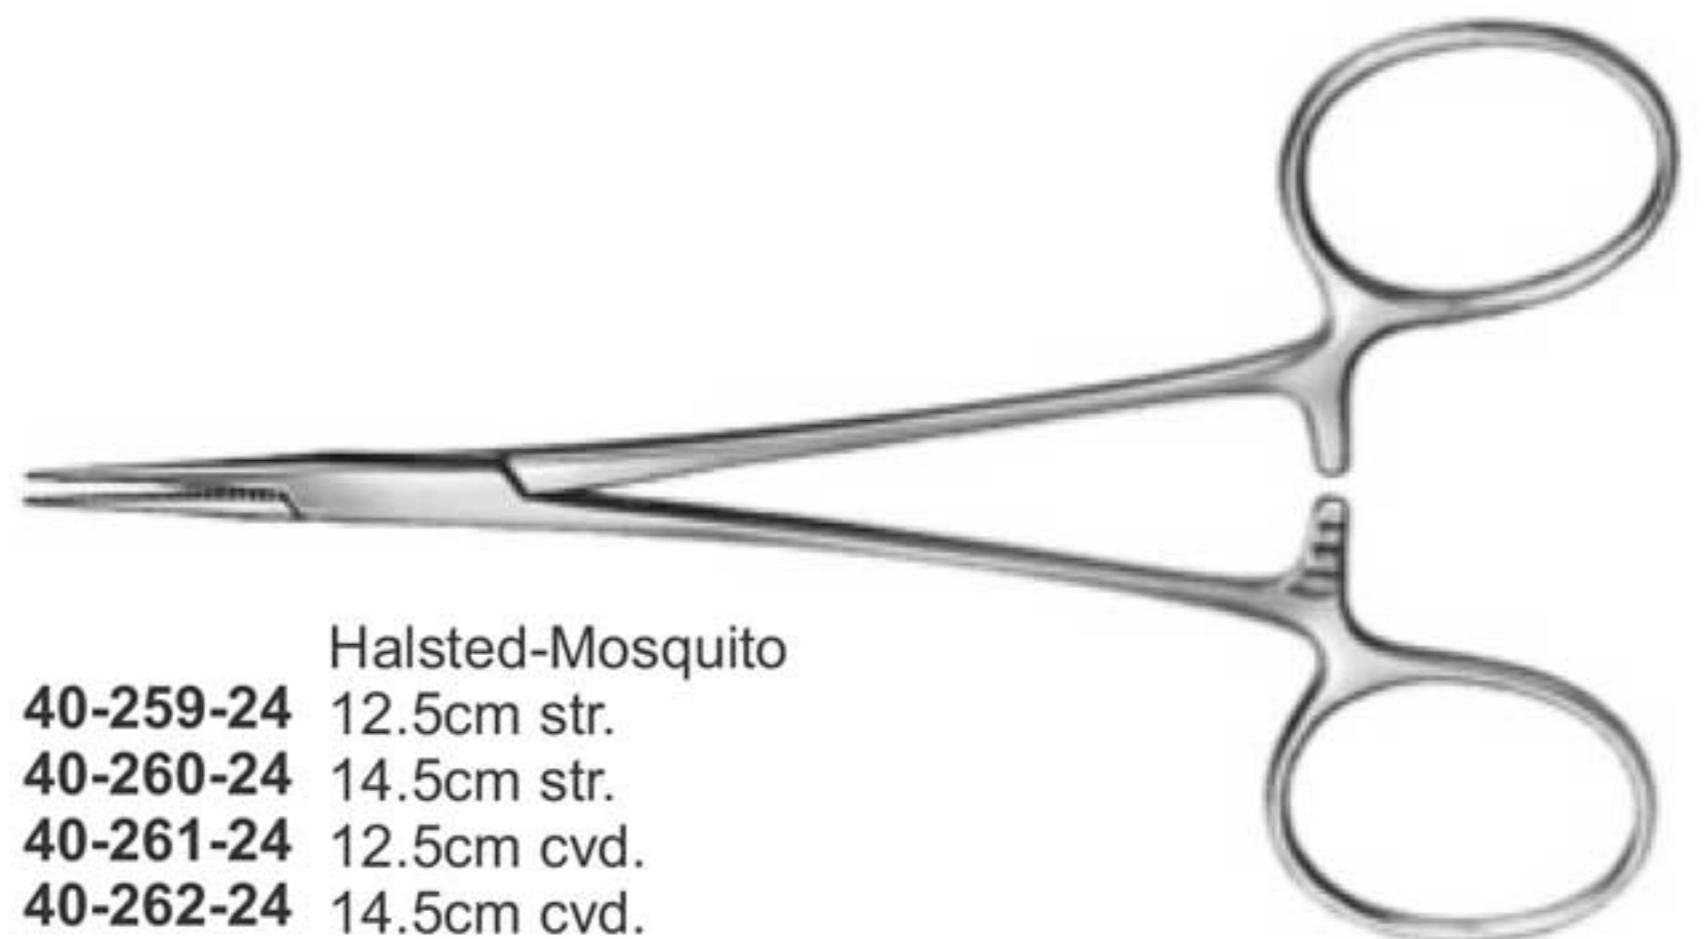

T
r
u
s
t
e
d

40-255-24
Kocher Forceps
with teeth
14.5cm

40-256-24
Pean (Rochester)
14.5cm

Haemostatic Forceps
Pean
40-257-24 14.5cm 5 3/4"
40-257-24 16cm 6 1/4"

40-258-24
Leriche Forceps
15.5cm

Halsted-Mosquito
40-259-24 12.5cm str.
40-260-24 14.5cm str.
40-261-24 12.5cm cvd.
40-262-24 14.5cm cvd.